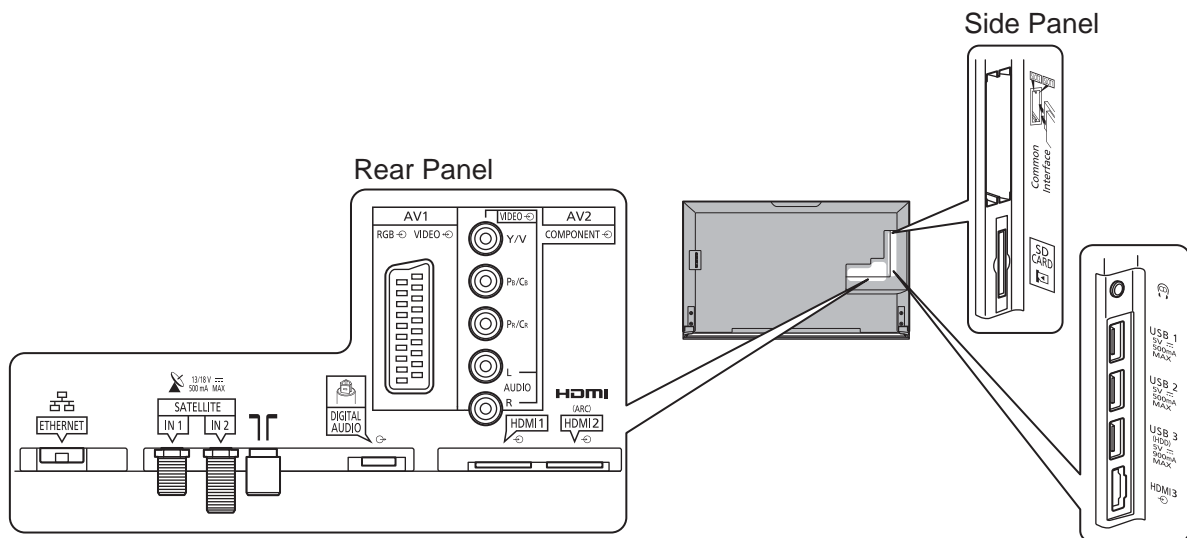

SPECIFICATIONS

Dimensions (W x H x D)	899 mm x 553 mm x 211 mm (With Pedestal)
	899 mm x 518 mm x 46 mm (TV only)
Mass	14.0 kg (With Pedestal) 12.5 kg (TV only)

DIMENSIONS

JACKS

Note:
To make sure that the LCD TV fits the cabinet properly when a high degree of precision is required, we recommend that you use the LCD TV itself to make the necessary cabinet measurements. Panasonic cannot be responsible for inaccuracies in cabinet design or manufacture.