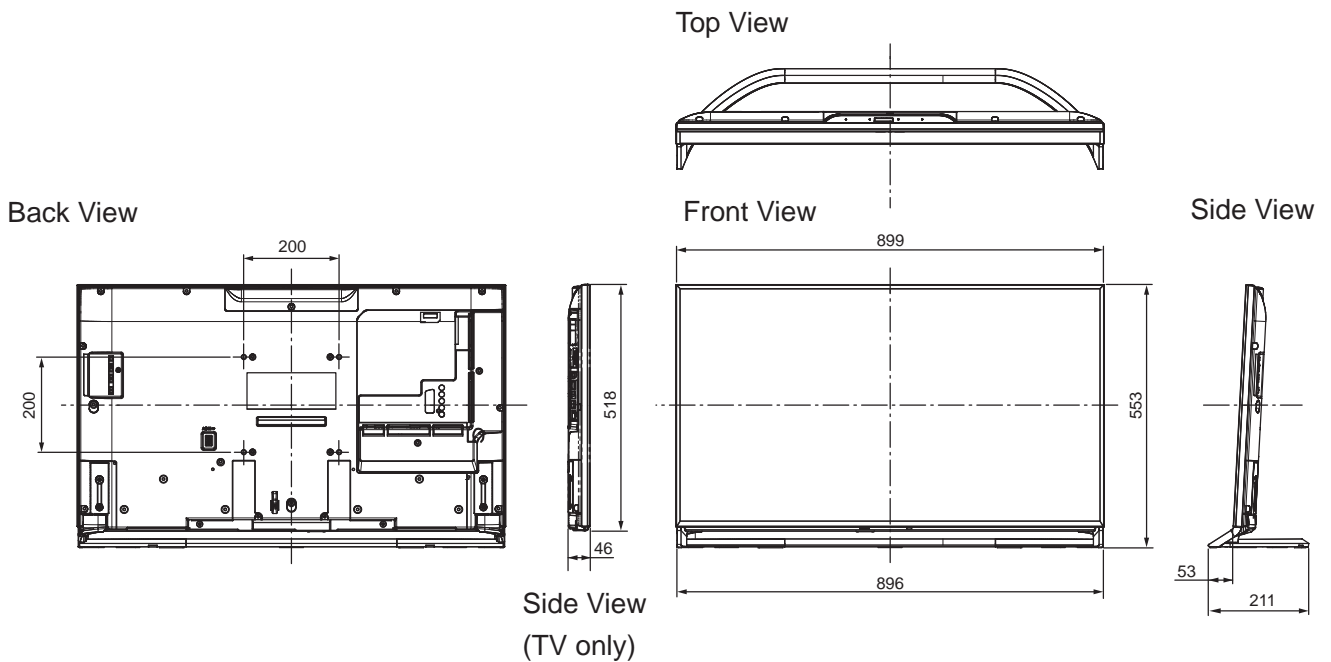

SPECIFICATIONS

Dimensions (W x H x D)	899 mm x 553 mm x 211 mm (With Pedestal)
	899 mm x 518 mm x 46 mm (TV only)
Mass	14.0 kg (With Pedestal) 12.5 kg (TV only)

DIMENSIONS

JACKS

Note:
To make sure that the LCD TV fits the cabinet properly when a high degree of precision is required, we recommend that you use the LCD TV itself to make the necessary cabinet measurements. Panasonic cannot be responsible for inaccuracies in cabinet design or manufacture.