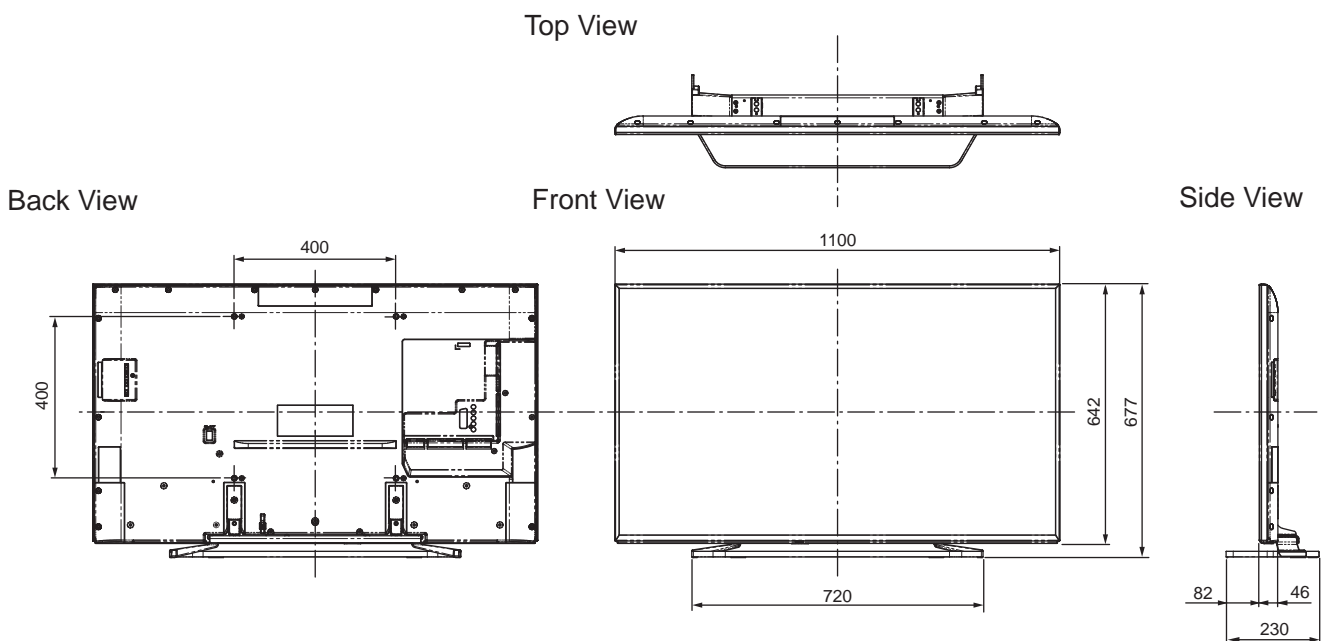

SPECIFICATIONS

Dimensions (W x H x D)	1 100 mm x 677 mm x 230 mm (With Pedestal)
	1 100 mm x 642 mm x 46 mm (TV only)
Mass	19.0 kg (With Pedestal)
	16.5 kg (TV only)

DIMENSIONS

JACKS

Note:  
To make sure that the LCD TV fits the cabinet properly when a high degree of precision is required, we recommend that you use the LCD TV itself to make the necessary cabinet measurements. Panasonic cannot be responsible for inaccuracies in cabinet design or manufacture.

Specifications are subject to change without notice.  
Non-metric weights and measurements are approximate.