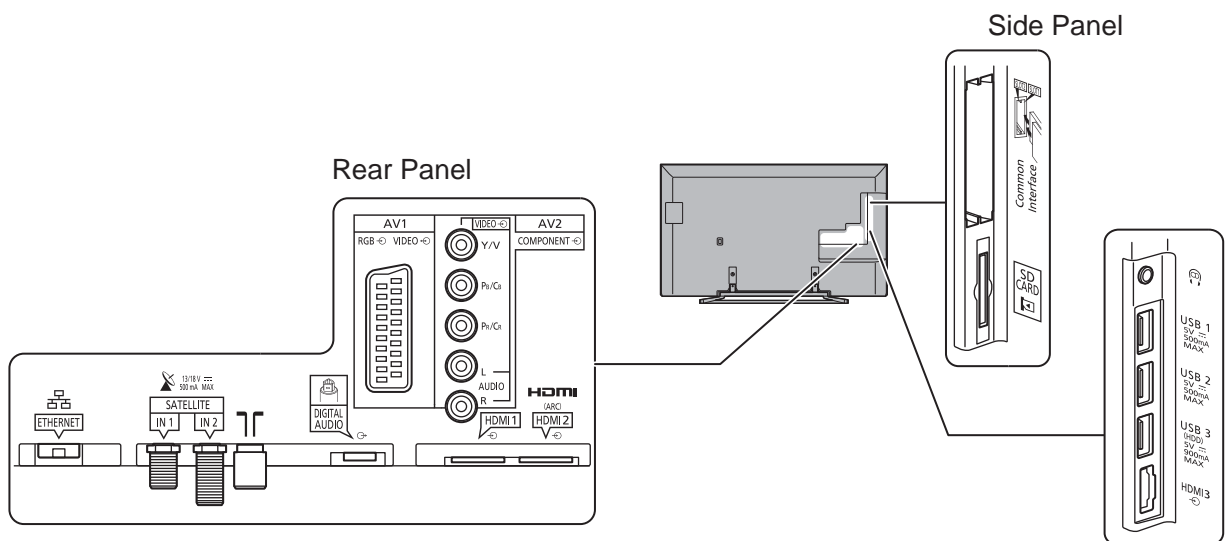

SPECIFICATIONS

Dimensions (W x H x D)	1 100 mm x 677 mm x 230 mm (With Pedestal)
	1 100 mm x 642 mm x 46 mm (TV only)
Mass	19.0 kg (With Pedestal)
	16.5 kg (TV only)

DIMENSIONS

JACKS

Note:  
To make sure that the LCD TV fits the cabinet properly when a high degree of precision is required, we recommend that you use the LCD TV itself to make the necessary cabinet measurements. Panasonic cannot be responsible for inaccuracies in cabinet design or manufacture.