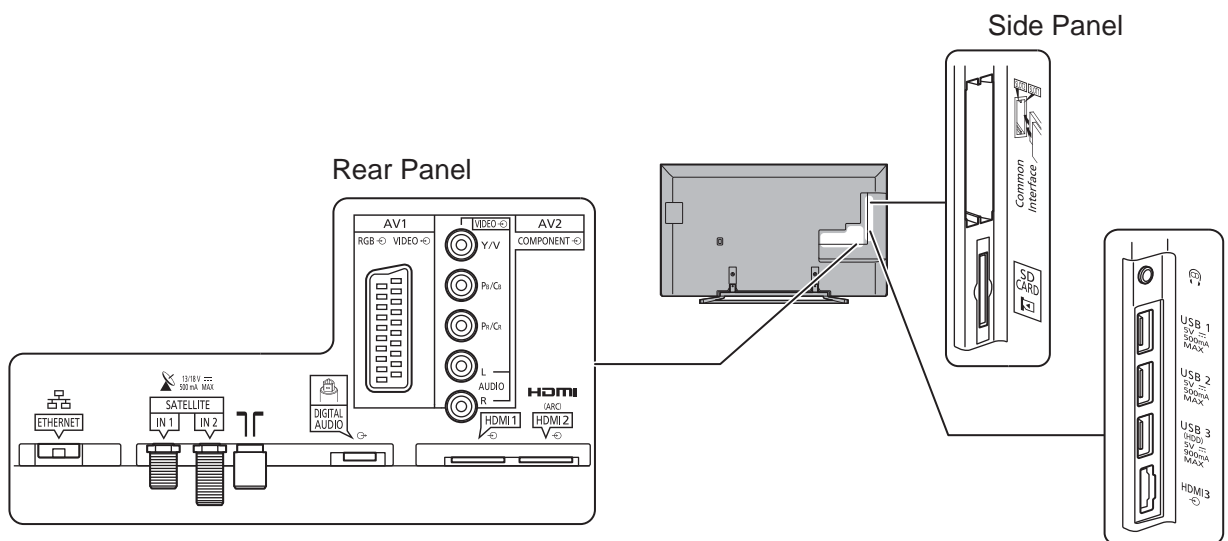

SPECIFICATIONS

Dimensions (W x H x D)	1 100 mm x 677 mm x 230 mm (With Pedestal)
	1 100 mm x 642 mm x 46 mm (TV only)
Mass	19.0 kg (With Pedestal) 16.5 kg (TV only)

DIMENSIONS

JACKS

Note:  
To make sure that the LCD TV fits the cabinet properly when a high degree of precision is required, we recommend that you use the LCD TV itself to make the necessary cabinet measurements. Panasonic cannot be responsible for inaccuracies in cabinet design or manufacture.