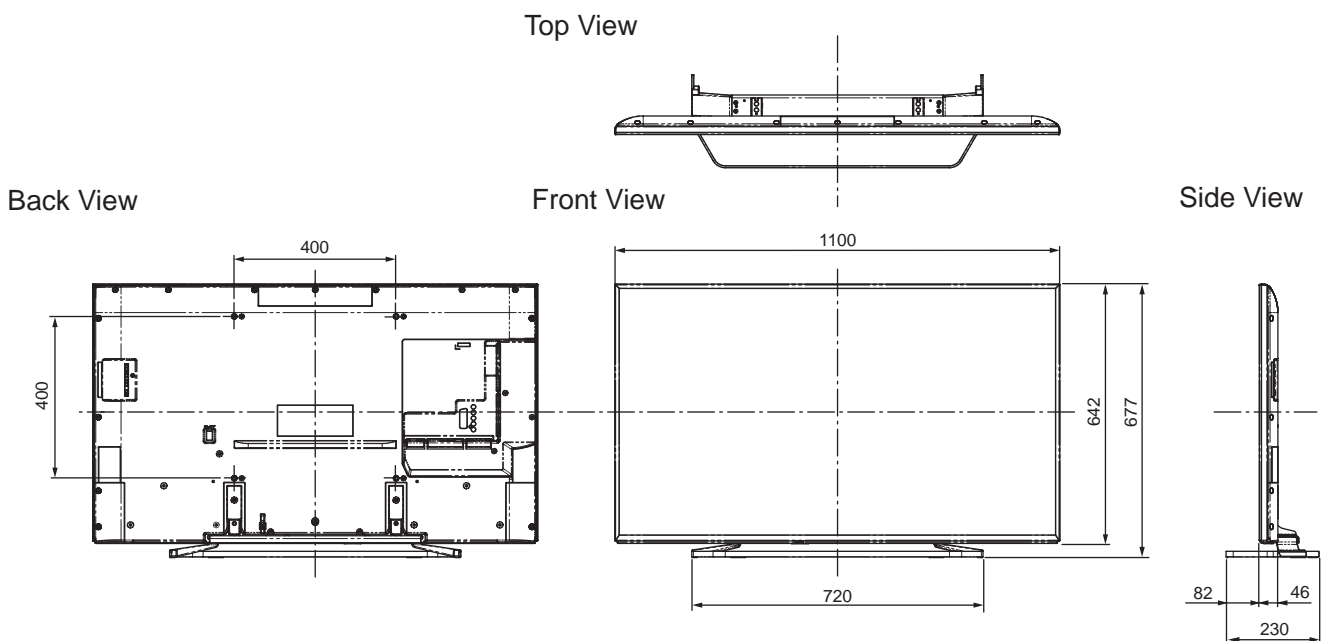

SPECIFICATIONS

Dimensions (W x H x D)	1 100 mm x 677 mm x 230 mm (With Pedestal)
	1 100 mm x 642 mm x 46 mm (TV only)
Mass	19.0 kg (With Pedestal) 16.5 kg (TV only)

DIMENSIONS

JACKS

Note:  
To make sure that the LCD TV fits the cabinet properly when a high degree of precision is required, we recommend that you use the LCD TV itself to make the necessary cabinet measurements. Panasonic cannot be responsible for inaccuracies in cabinet design or manufacture.

Specifications are subject to change without notice.  
Non-metric weights and measurements are approximate.