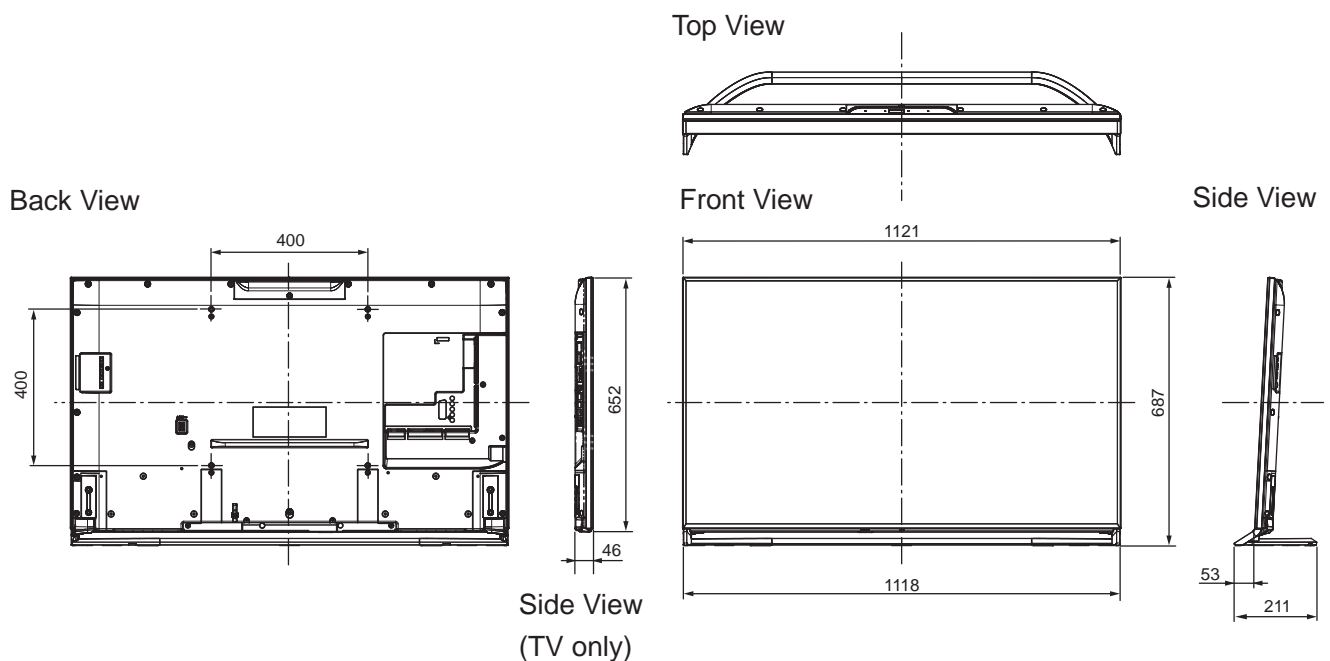

SPECIFICATIONS

Dimensions (W x H x D)	1 121 mm x 687 mm x 211 mm (With Pedestal) 1 121 mm x 652 mm x 46 mm (TV only)
Mass	19.5 kg (With Pedestal) 18.0 kg (TV only)

DIMENSIONS

JACKS

Note:
To make sure that the LCD TV fits the cabinet properly when a high degree of precision is required, we recommend that you use the LCD TV itself to make the necessary cabinet measurements. Panasonic cannot be responsible for inaccuracies in cabinet design or manufacture.