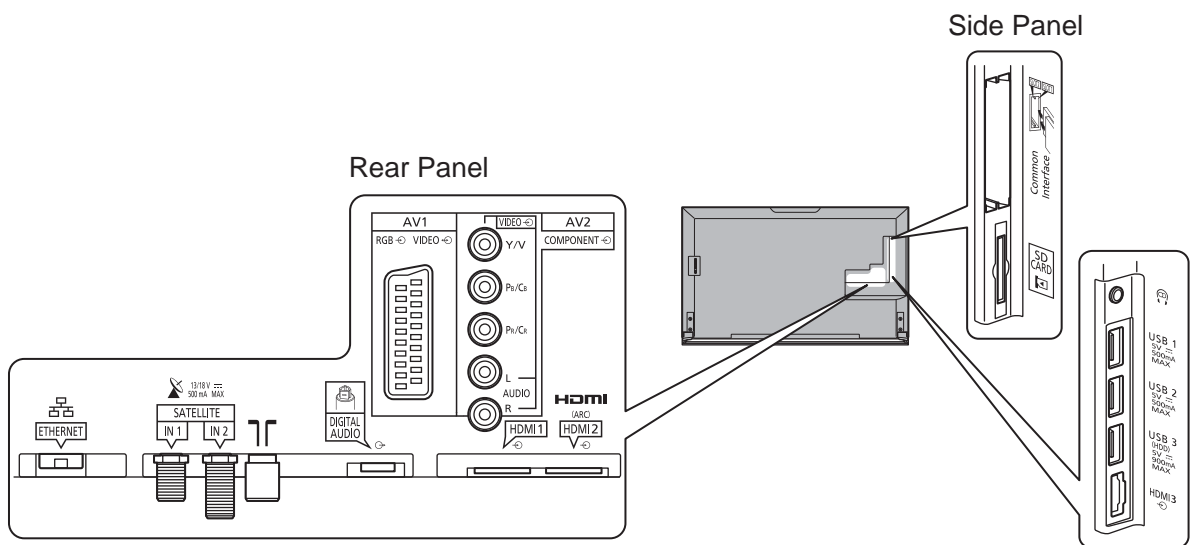

SPECIFICATIONS

Dimensions (W x H x D)	1 121 mm x 687 mm x 211 mm (With Pedestal) 1 121 mm x 652 mm x 46 mm (TV only)
Mass	19.5 kg (With Pedestal) 18.0 kg (TV only)

DIMENSIONS

JACKS

Note:
To make sure that the LCD TV fits the cabinet properly when a high degree of precision is required, we recommend that you use the LCD TV itself to make the necessary cabinet measurements. Panasonic cannot be responsible for inaccuracies in cabinet design or manufacture.