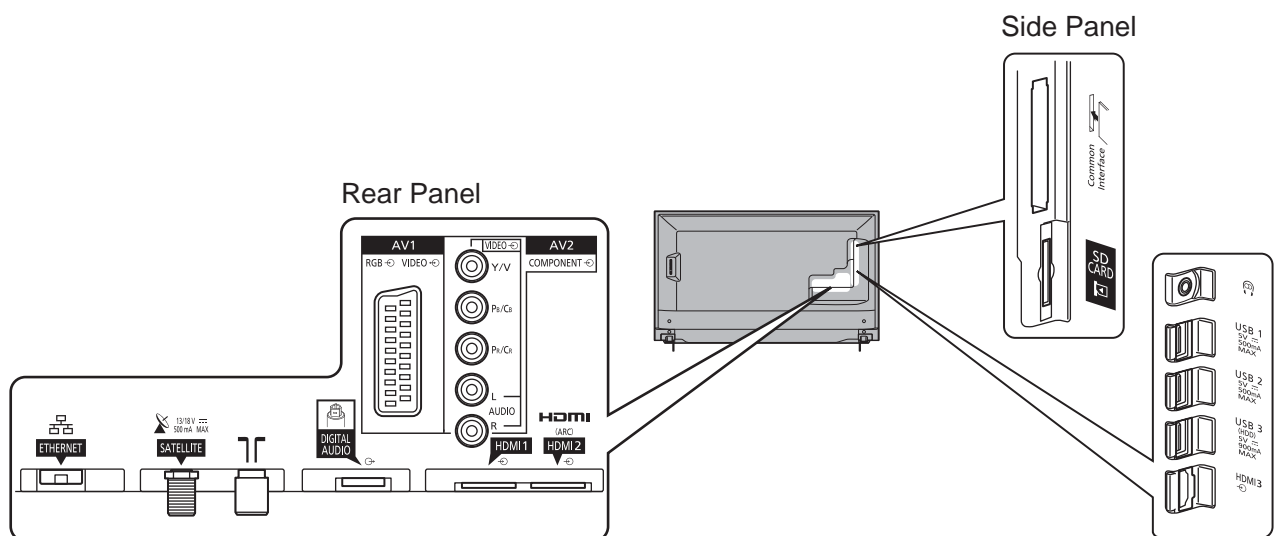

SPECIFICATIONS

Dimensions (W x H x D)	1 236 mm x 772 mm x 248 mm (With Pedestal)
	1 236 mm x 727 mm x 124 mm (TV only)
Mass	23.5 kg (With Pedestal)
	22.5 kg (TV only)

DIMENSIONS

JACKS

Note:
To make sure that the LCD TV fits the cabinet properly when a high degree of precision is required, we recommend that you use the LCD TV itself to make the necessary cabinet measurements. Panasonic cannot be responsible for inaccuracies in cabinet design or manufacture.