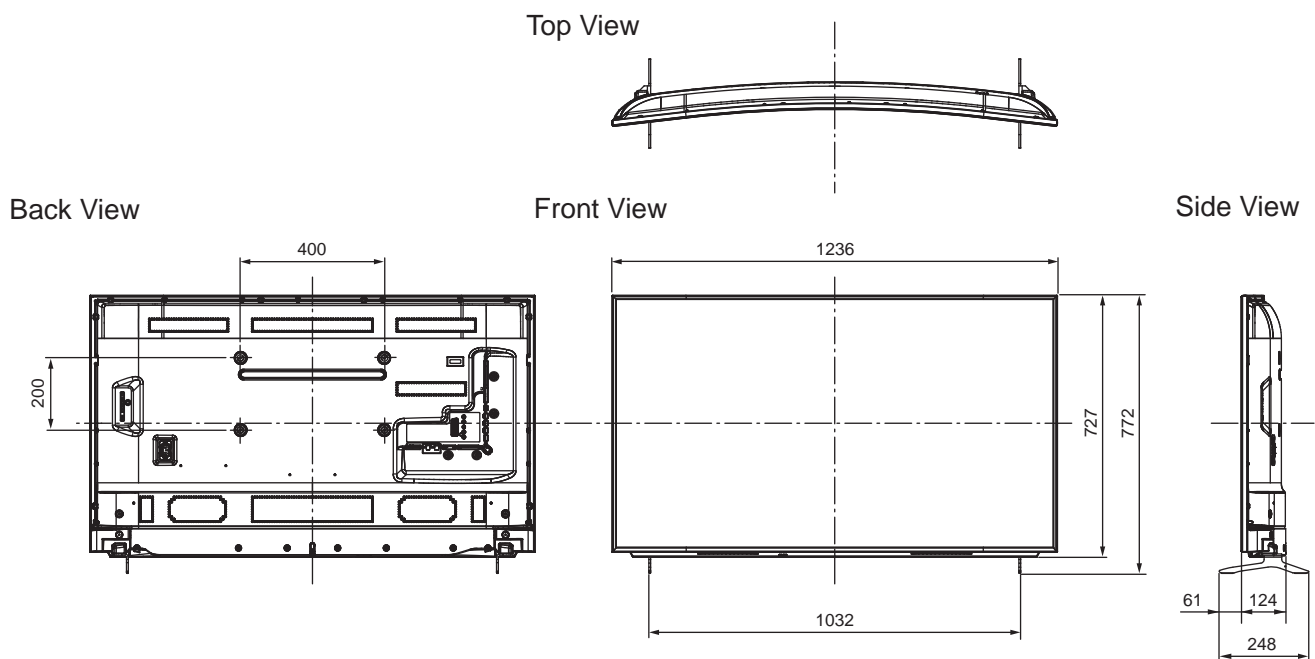

SPECIFICATIONS

Dimensions (W x H x D)	1 236 mm x 772 mm x 248 mm (With Pedestal)
	1 236 mm x 727 mm x 124 mm (TV only)
Mass	23.5 kg (With Pedestal)
	22.5 kg (TV only)

DIMENSIONS

JACKS

Note:
To make sure that the LCD TV fits the cabinet properly when a high degree of precision is required, we recommend that you use the LCD TV itself to make the necessary cabinet measurements. Panasonic cannot be responsible for inaccuracies in cabinet design or manufacture.

Specifications are subject to change without notice.
Non-metric weights and measurements are approximate.