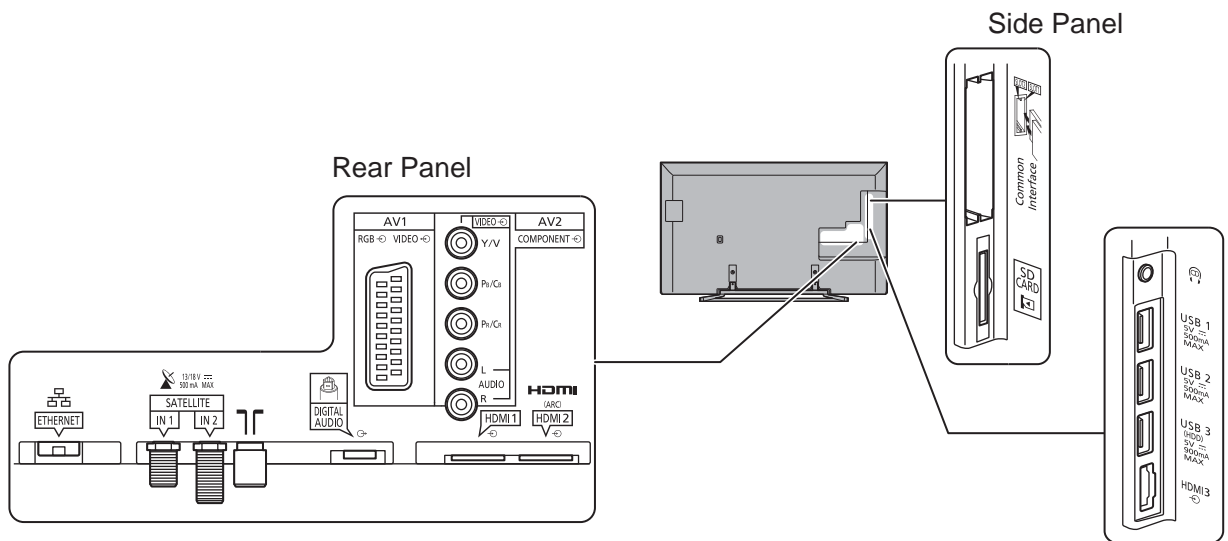

SPECIFICATIONS

Dimensions (W x H x D)	1 239 mm x 754 mm x 230 mm (With Pedestal)
	1 239 mm x 719 mm x 53 mm (TV only)
Mass	21.5 kg (With Pedestal) 19.0 kg (TV only)

DIMENSIONS

JACKS

Note:  
To make sure that the LCD TV fits the cabinet properly when a high degree of precision is required, we recommend that you use the LCD TV itself to make the necessary cabinet measurements. Panasonic cannot be responsible for inaccuracies in cabinet design or manufacture.