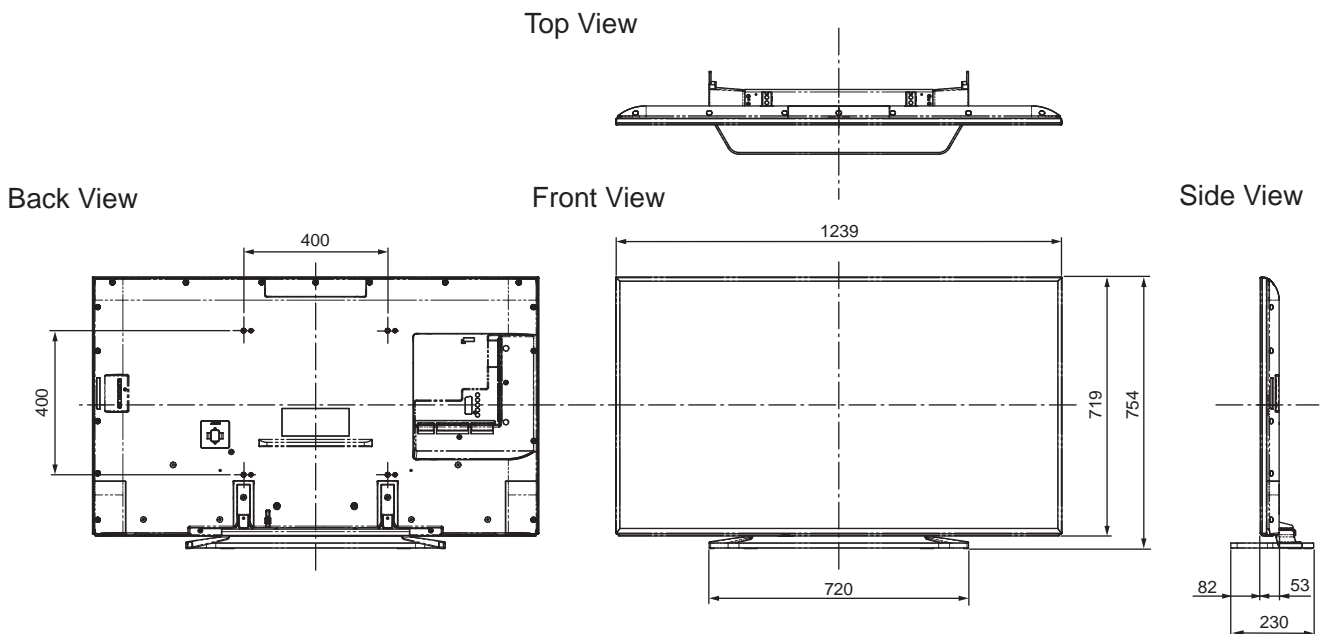

SPECIFICATIONS

Dimensions (W x H x D)	1 239 mm x 754 mm x 230 mm (With Pedestal)
	1 239 mm x 719 mm x 53 mm (TV only)
Mass	21.5 kg (With Pedestal) 19.0 kg (TV only)

DIMENSIONS

JACKS

Note:  
To make sure that the LCD TV fits the cabinet properly when a high degree of precision is required, we recommend that you use the LCD TV itself to make the necessary cabinet measurements. Panasonic cannot be responsible for inaccuracies in cabinet design or manufacture.

Specifications are subject to change without notice.  
Non-metric weights and measurements are approximate.