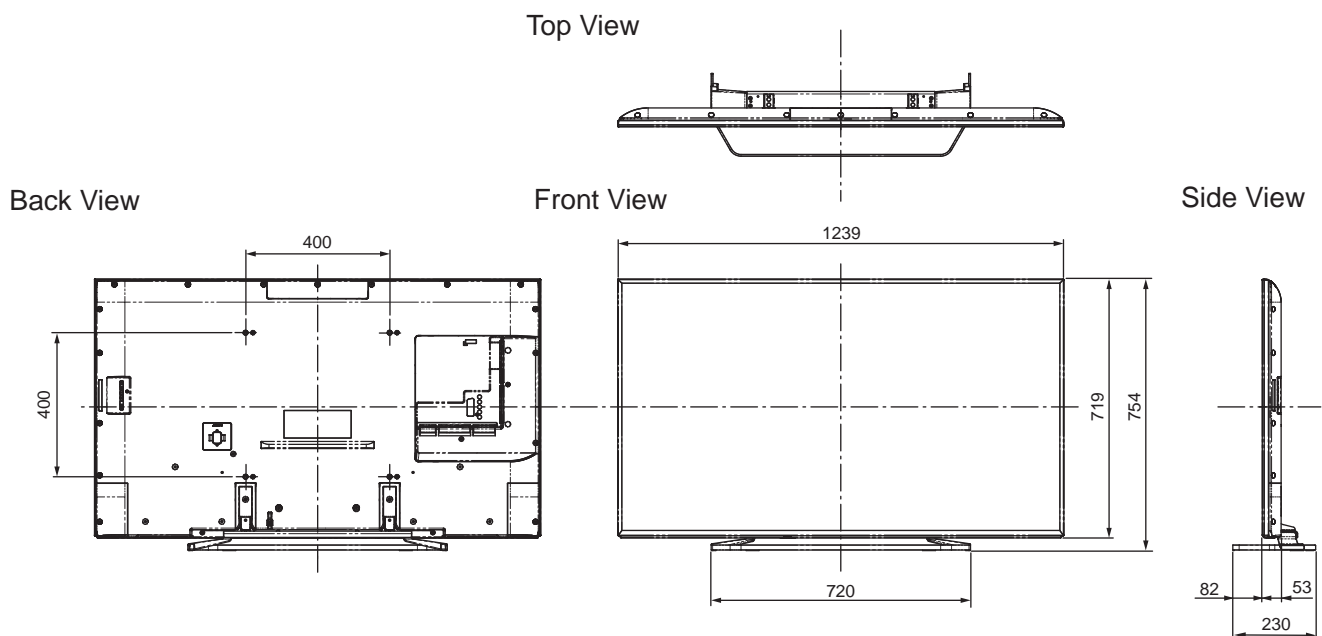

**SPECIFICATIONS**

Dimensions (W x H x D)	1 239 mm x 754 mm x 230 mm (With Pedestal)
	1 239 mm x 719 mm x 53 mm (TV only)
Mass	21.5 kg (With Pedestal)
	19.0 kg (TV only)

**DIMENSIONS**

**JACKS**

**Note:**  
To make sure that the LCD TV fits the cabinet properly when a high degree of precision is required, we recommend that you use the LCD TV itself to make the necessary cabinet measurements. Panasonic cannot be responsible for inaccuracies in cabinet design or manufacture.

Specifications are subject to change without notice.  
Non-metric weights and measurements are approximate.