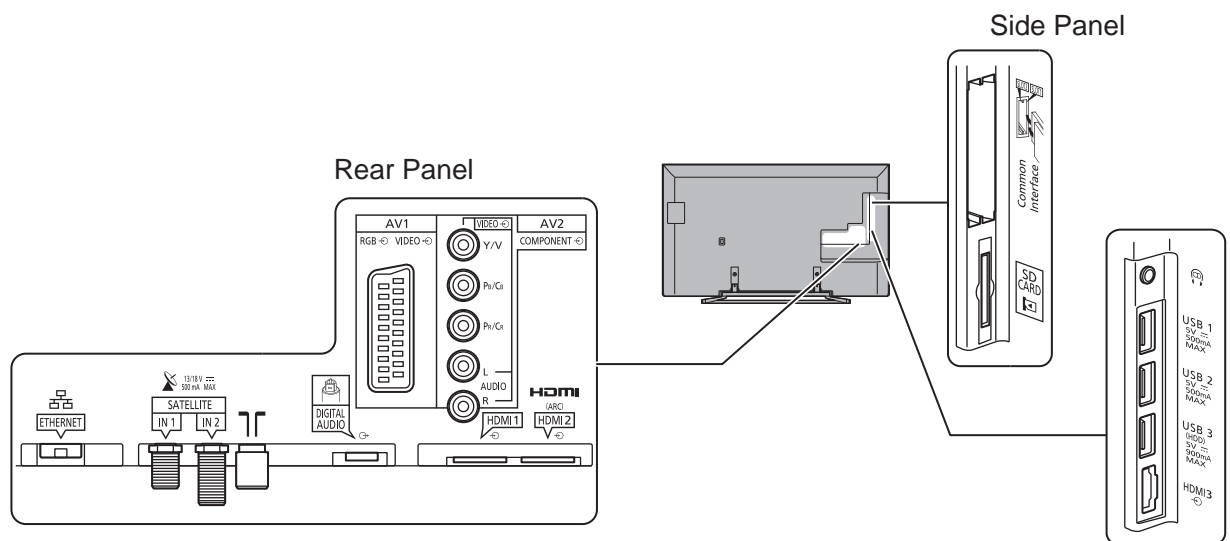

**SPECIFICATIONS**

Dimensions (W x H x D)	1 239 mm x 754 mm x 230 mm (With Pedestal)
	1 239 mm x 719 mm x 53 mm (TV only)
Mass	21.5 kg (With Pedestal)
	19.0 kg (TV only)

**DIMENSIONS**

**JACKS**

**Note:**  
To make sure that the LCD TV fits the cabinet properly when a high degree of precision is required, we recommend that you use the LCD TV itself to make the necessary cabinet measurements. Panasonic cannot be responsible for inaccuracies in cabinet design or manufacture.