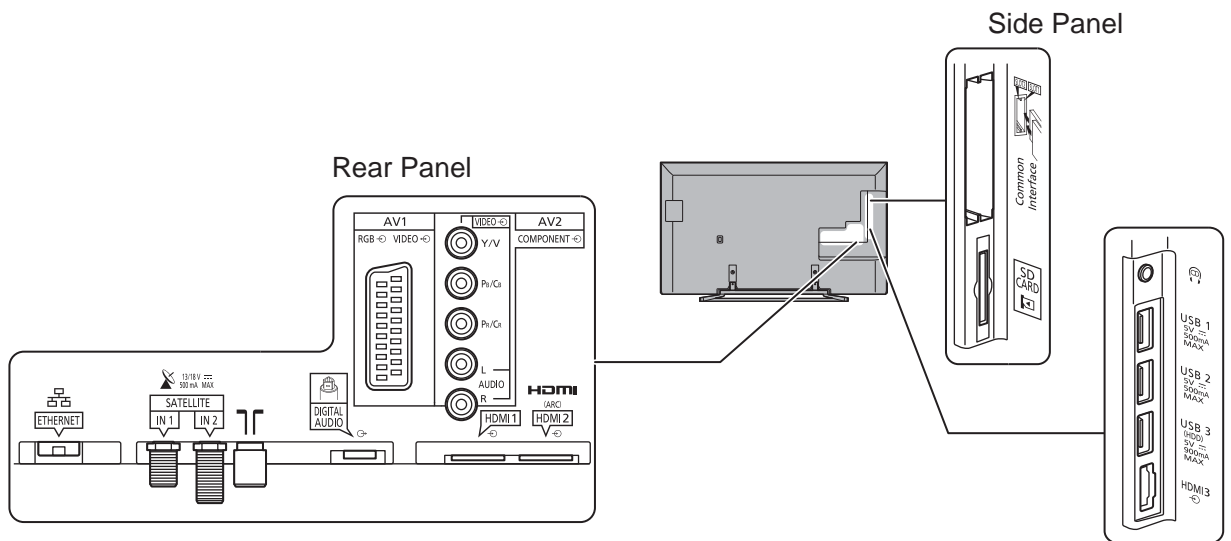

SPECIFICATIONS

Dimensions (W x H x D)	1 347 mm x 816 mm x 300 mm (With Pedestal)
	1 347 mm x 781 mm x 53 mm (TV only)
Mass	25.0 kg (With Pedestal)
	22.5 kg (TV only)

DIMENSIONS

JACKS

Note:
To make sure that the LCD TV fits the cabinet properly when a high degree of precision is required, we recommend that you use the LCD TV itself to make the necessary cabinet measurements. Panasonic cannot be responsible for inaccuracies in cabinet design or manufacture.