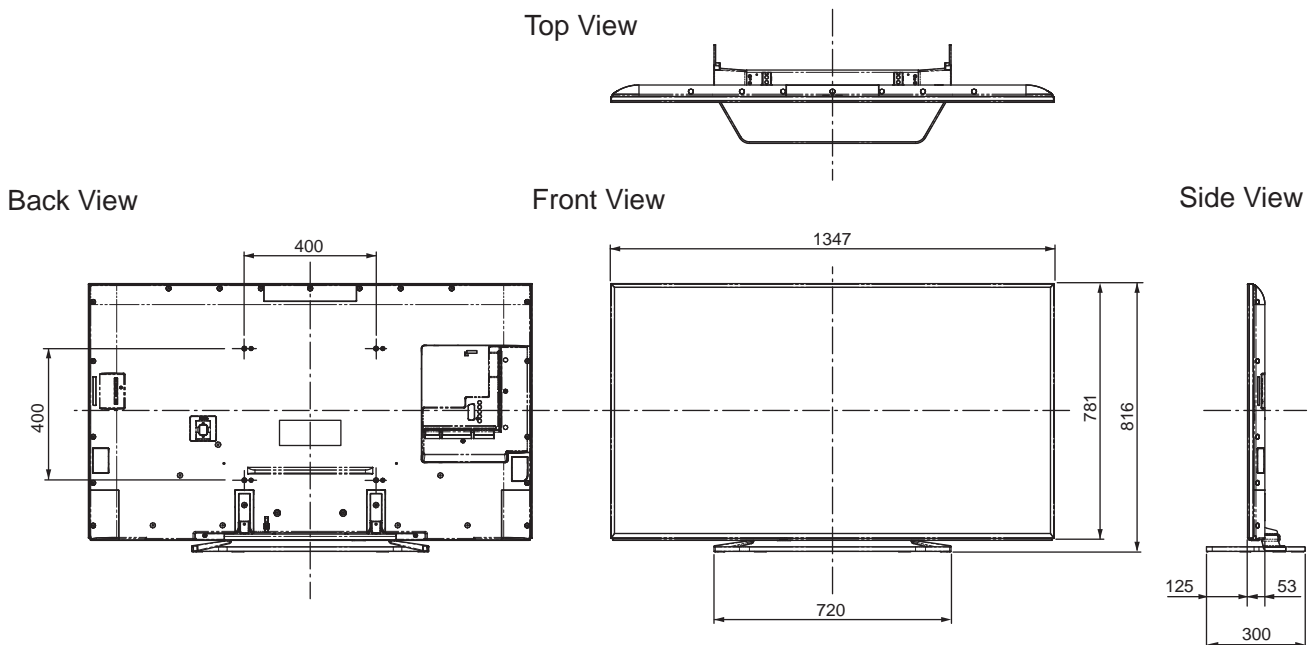

SPECIFICATIONS

Dimensions (W x H x D)	1 347 mm x 816 mm x 300 mm (With Pedestal)
	1 347 mm x 781 mm x 53 mm (TV only)
Mass	25.0 kg (With Pedestal)
	22.5 kg (TV only)

DIMENSIONS

JACKS

Note:
To make sure that the LCD TV fits the cabinet properly when a high degree of precision is required, we recommend that you use the LCD TV itself to make the necessary cabinet measurements. Panasonic cannot be responsible for inaccuracies in cabinet design or manufacture.

Specifications are subject to change without notice.
Non-metric weights and measurements are approximate.