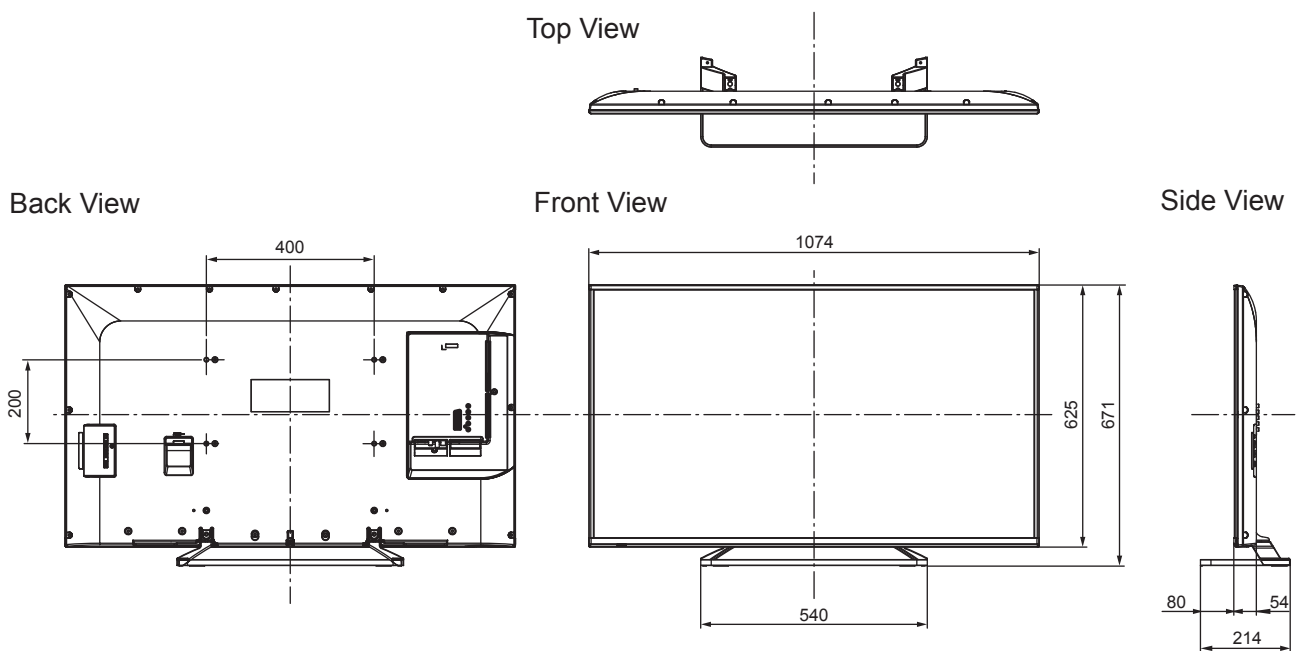

SPECIFICATIONS

Dimensions (W x H x D)	1 074 mm x 671 mm x 214 mm (With Pedestal) 1 074 mm x 625 mm x 54 mm (TV only)
Mass	14.0 kg (With Pedestal) 13.0 kg (TV only)

DIMENSIONS

JACKS

Note:  
To make sure that the LCD TV fits the cabinet properly when a high degree of precision is required, we recommend that you use the LCD TV itself to make the necessary cabinet measurements. Panasonic cannot be responsible for inaccuracies in cabinet design or manufacture.

Specifications are subject to change without notice.  
Non-metric weights and measurements are approximate.