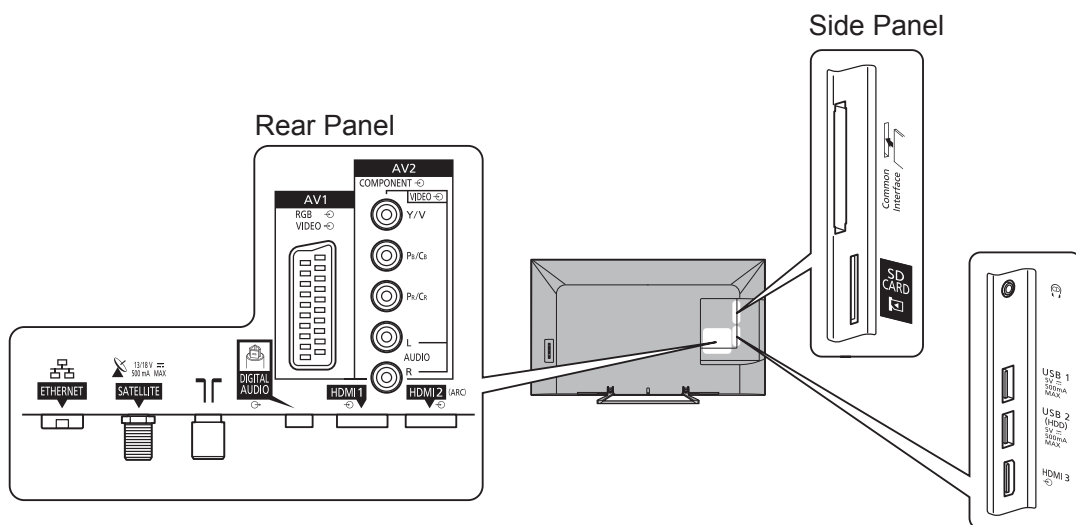

SPECIFICATIONS

Dimensions (W x H x D)	1 074 mm x 671 mm x 214 mm (With Pedestal) 1 074 mm x 625 mm x 54 mm (TV only)
Mass	14.0 kg (With Pedestal) 13.0 kg (TV only)

DIMENSIONS

JACKS

Note:  
To make sure that the LCD TV fits the cabinet properly when a high degree of precision is required, we recommend that you use the LCD TV itself to make the necessary cabinet measurements. Panasonic cannot be responsible for inaccuracies in cabinet design or manufacture.