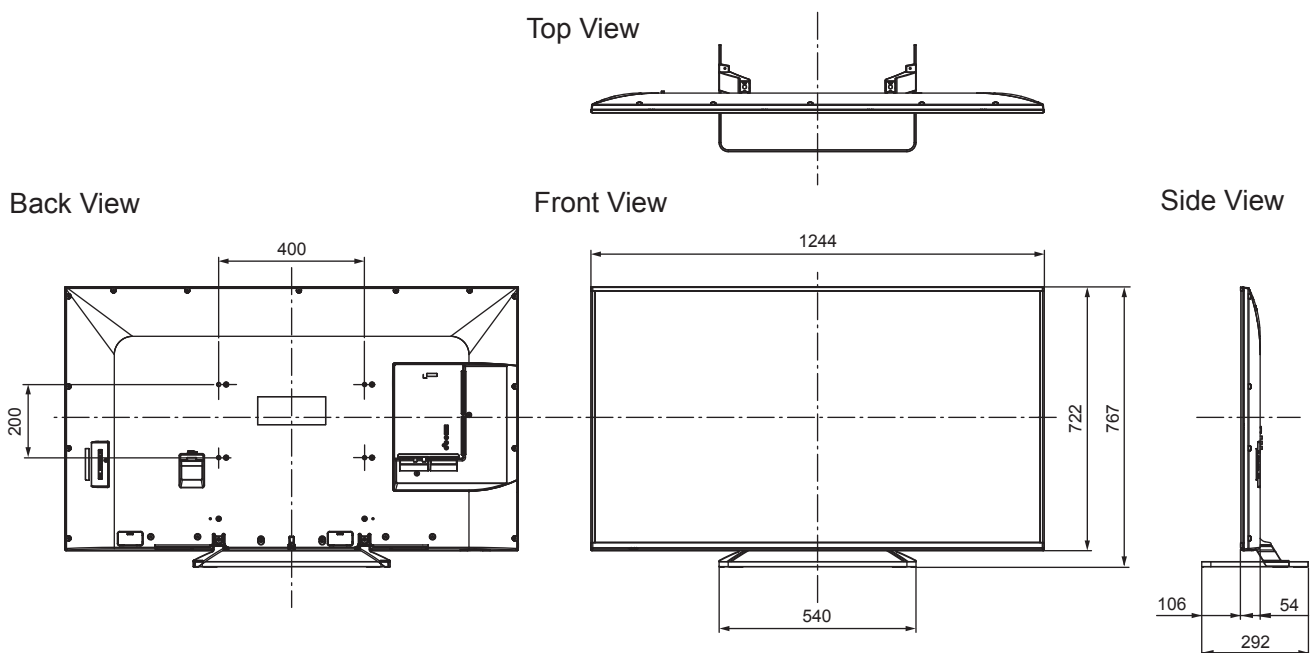

SPECIFICATIONS

Dimensions (W x H x D)	1 244 mm x 767 mm x 292 mm (With Pedestal) 1 244 mm x 722 mm x 54 mm (TV only)
Mass	19.5 kg (With Pedestal) 18.5 kg (TV only)

DIMENSIONS

JACKS

Note:
To make sure that the LCD TV fits the cabinet properly when a high degree of precision is required, we recommend that you use the LCD TV itself to make the necessary cabinet measurements. Panasonic cannot be responsible for inaccuracies in cabinet design or manufacture.

Specifications are subject to change without notice.
Non-metric weights and measurements are approximate.