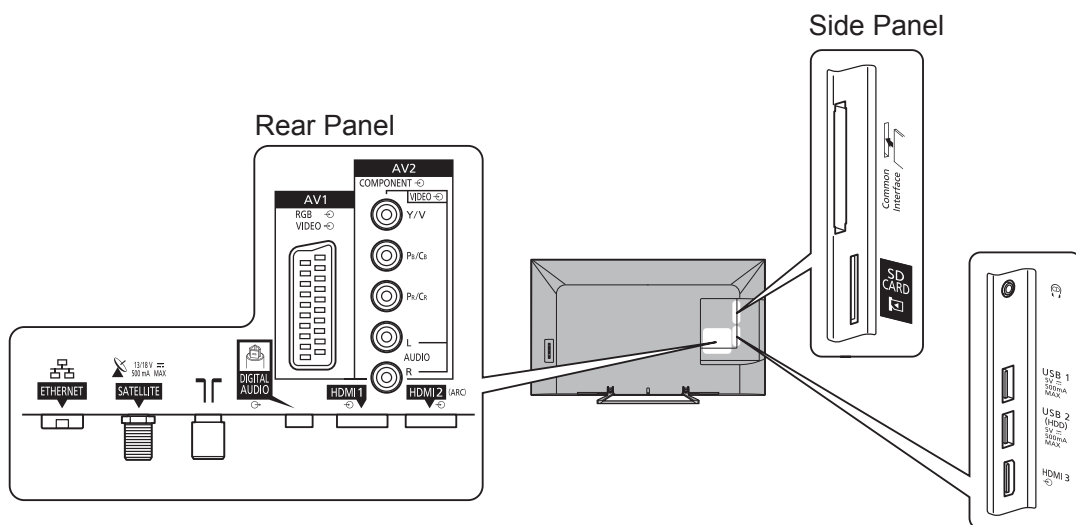

SPECIFICATIONS

Dimensions (W x H x D)	1 244 mm x 767 mm x 292 mm (With Pedestal) 1 244 mm x 722 mm x 54 mm (TV only)
Mass	19.5 kg (With Pedestal) 18.5 kg (TV only)

DIMENSIONS

JACKS

Note:
To make sure that the LCD TV fits the cabinet properly when a high degree of precision is required, we recommend that you use the LCD TV itself to make the necessary cabinet measurements. Panasonic cannot be responsible for inaccuracies in cabinet design or manufacture.