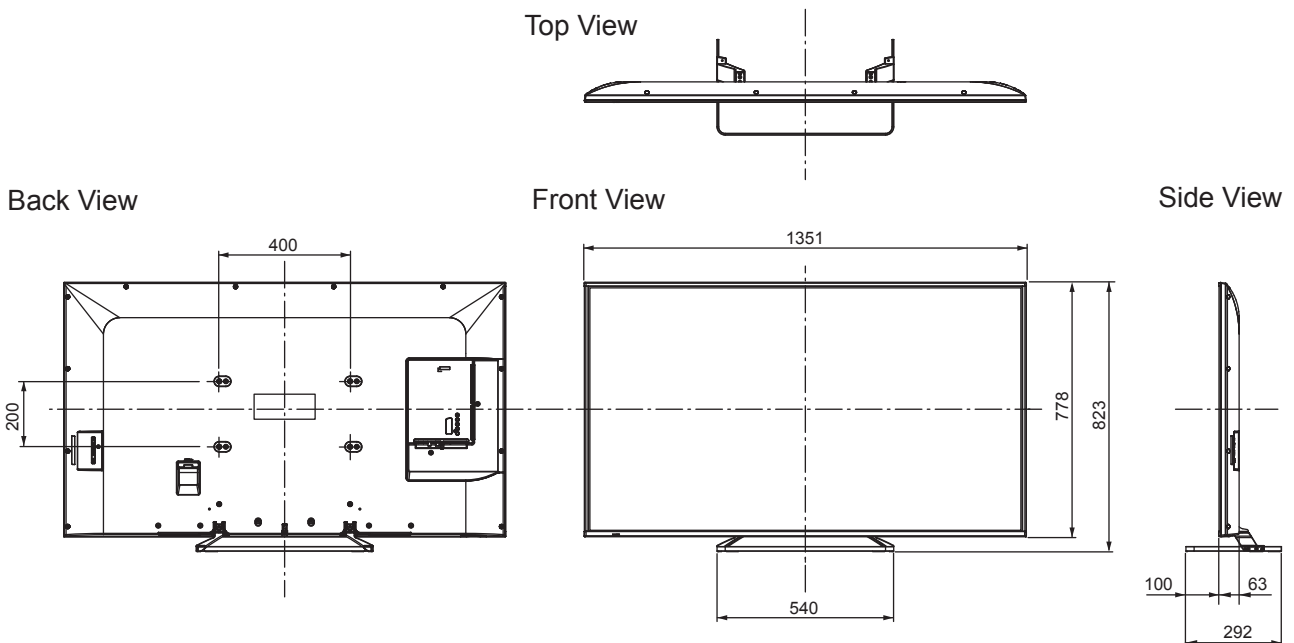

**SPECIFICATIONS**

Dimensions (W x H x D)	1 351 mm x 823 mm x 292 mm (With Pedestal)
	1 351 mm x 778 mm x 63 mm (TV only)
Mass	21.5 kg (With Pedestal) 20.5 kg (TV only)

**DIMENSIONS**

**JACKS**

**Note:**  
To make sure that the LCD TV fits the cabinet properly when a high degree of precision is required, we recommend that you use the LCD TV itself to make the necessary cabinet measurements. Panasonic cannot be responsible for inaccuracies in cabinet design or manufacture.

Specifications are subject to change without notice.  
Non-metric weights and measurements are approximate.