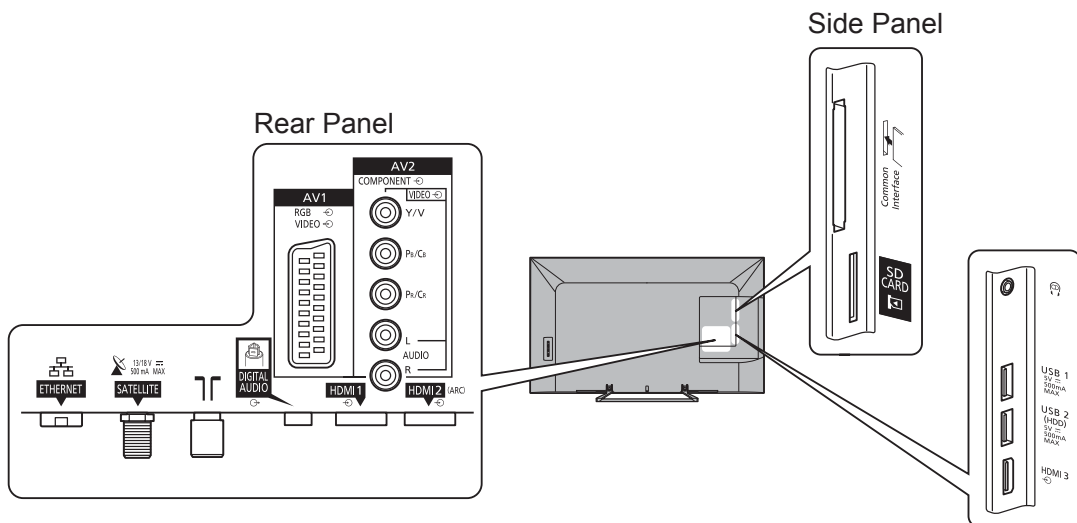

**SPECIFICATIONS**

Dimensions (W x H x D)	1 351 mm x 823 mm x 292 mm (With Pedestal)
	1 351 mm x 778 mm x 63 mm (TV only)
Mass	21.5 kg (With Pedestal) 20.5 kg (TV only)

**DIMENSIONS**

**JACKS**

**Note:**  
To make sure that the LCD TV fits the cabinet properly when a high degree of precision is required, we recommend that you use the LCD TV itself to make the necessary cabinet measurements. Panasonic cannot be responsible for inaccuracies in cabinet design or manufacture.