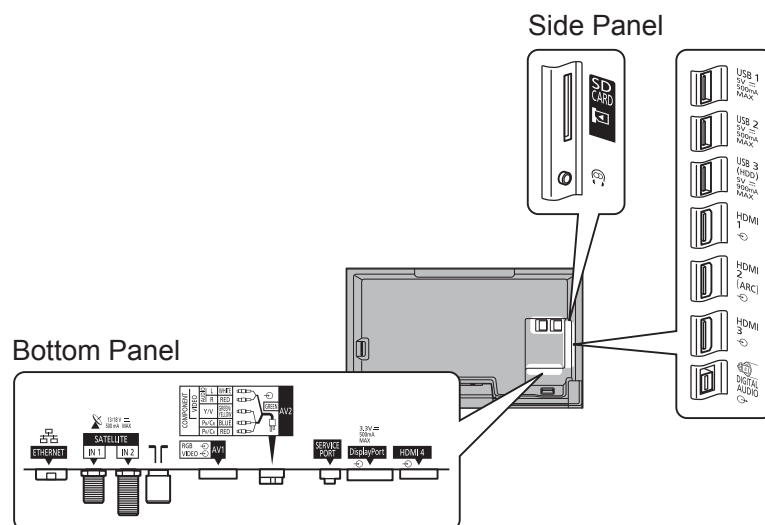

SPECIFICATIONS

Dimensions (W x H x D)	1 457 mm x 863 mm x 356 mm (With Pedestal)
	1 457 mm x 864 mm x 60 mm (TV only)
Mass	52.0 kg (With Pedestal) 35.0 kg (TV only)

DIMENSIONS

JACKS

Note:
To make sure that the LCD TV fits the cabinet properly when a high degree of precision is required, we recommend that you use the LCD TV itself to make the necessary cabinet measurements. Panasonic cannot be responsible for inaccuracies in cabinet design or manufacture.