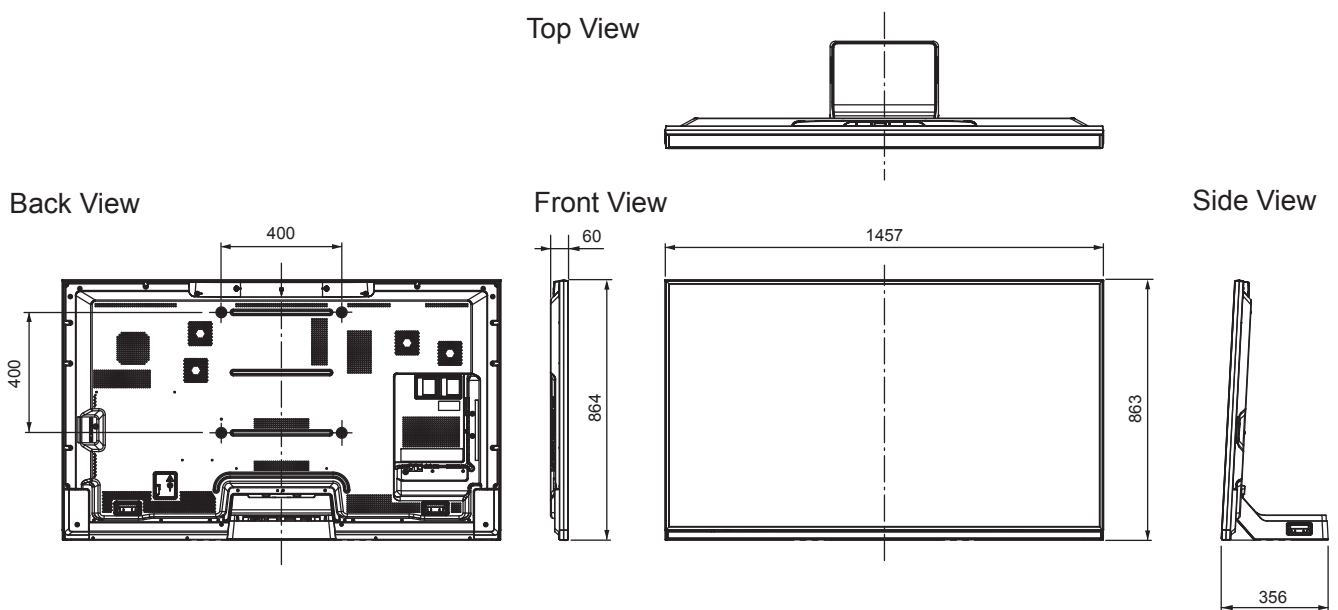

SPECIFICATIONS

Dimensions (W x H x D)	1 457 mm x 863 mm x 356 mm (With Pedestal)
	1 457 mm x 864 mm x 60 mm (TV only)
Mass	52.0 kg (With Pedestal) 35.0 kg (TV only)

DIMENSIONS

JACKS

Note:
To make sure that the LCD TV fits the cabinet properly when a high degree of precision is required, we recommend that you use the LCD TV itself to make the necessary cabinet measurements. Panasonic cannot be responsible for inaccuracies in cabinet design or manufacture.

Specifications are subject to change without notice. Non-metric weights and measurements are approximate.