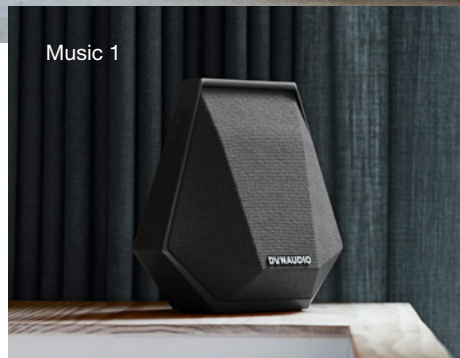

# Adapts to your party

All the speakers in the Music family actively sense the vibe in the room... and then they roll with it.

Sudden party? Music's **NoiseAdapt** technology will adjust volume and tonal balance intelligently so all the important details in your songs shine through. Sudden silence? It can handle that too – and you don't have to touch a remote control or fiddle with a single button.

# Adapts to your personality

Music 3

The intelligent **Music Now** algorithm learns your musical tastes and plays automatically generated playlists with one touch of a button on the speaker.

Set up your personal profile (or even multiple profiles for yourself, your friends and your family) from the free Dynaudio app and you're up and running instantly.