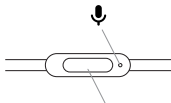

Corded Audio Cable

- When the battery is low, you can continue to use the headphones with the audio mic cable
- After plugging in the audio mic cable, Bluetooth and button functions are disabled.
- Slide the button to to enable the ANC function
- Slide the button to to disable the ANC function

Function	Press button
	Short press
	Long press