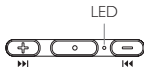

# LED Indicator Light

---

	LED indicator	Function
	Solid white	Charged full
	Slow pulsing white	Charging
	Fast pulsing white	Battery low

\* *SPACE ONE WIRELESS is inoperable when charging*

	Solid white	Connected
	Blue pulsing LED	Pairing