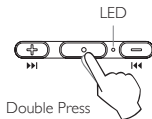

Battery Status

	Voice Prompt	LED
>80%	"Battery high"	--
<80%	"Battery medium"	--
<30%	"Battery low"	--
<10%	"Please charge"	Fast pulsing white