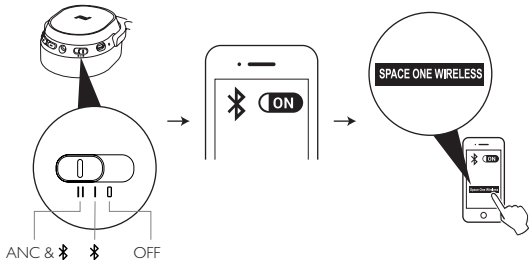

Get Started

---

4. Your phone will start searching for SPACE ONE WIRELESS headphones
5. When paired, the blue LED will change to solid white
6. "Connected" will be heard in the headphones
7. The LED will flash blue and white for 5 seconds