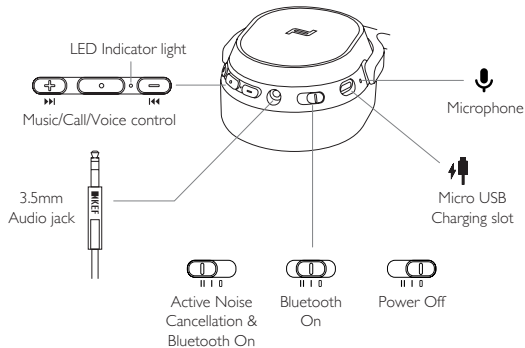

Headphones Overview