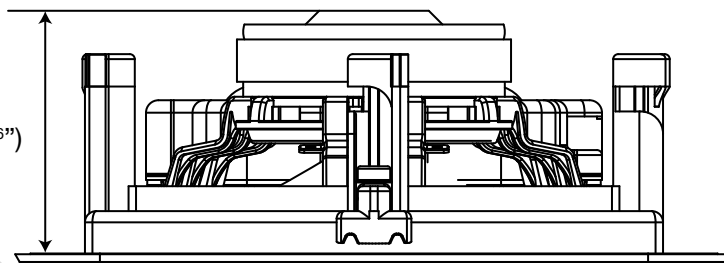

CUSTOM INSTALLATION SERIES

Tri-Grip x 6  
= 5Kgf/cm; 4.34 lbf/inch; 0.5 NM

234mm (9 3/16")

93mm (3 11/16")

WT180, WT280, WT280-IDC

97.5mm (3 13/16")

WT380-IDC

387mm (15 1/4")