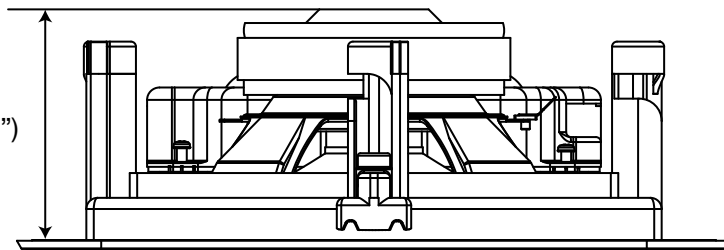

CUSTOM INSTALLATION SERIES

Tri-Grip x 6  
= 5Kgf/cm; 4.34 lbf/inch; 0.5 NM

234mm (9 3/16")

93mm (3 11/16")

WT180, WT280, WT280-IDC

97.5mm (3 13/16")

WT380-IDC

387mm (15 1/4")