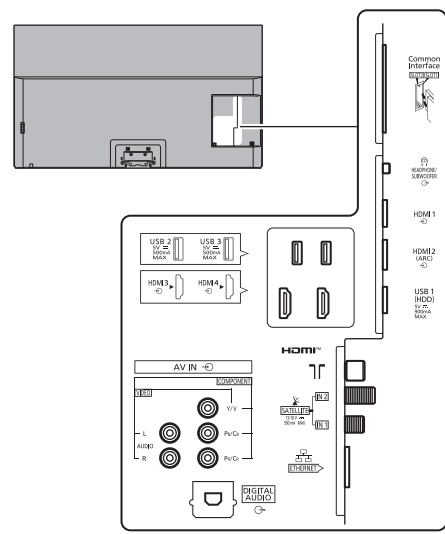

SPECIFICATIONS

Dimensions (W x H x D)	1 228 mm x 783 mm x 310 mm (With Pedestal) 1 228 mm x 713 mm x 62 mm (TV only)
Mass	28.5 kg (With Pedestal) 22.0 kg (TV only)

DIMENSIONS

JACKS

Note:
To make sure that the OLED TV fits the cabinet properly when a high degree of precision is required, we recommend that you use the OLED TV itself to make the necessary cabinet measurements. Panasonic cannot be responsible for inaccuracies in cabinet design or manufacture.

Specifications are subject to change without notice.
Non-metric weights and measurements are approximate.