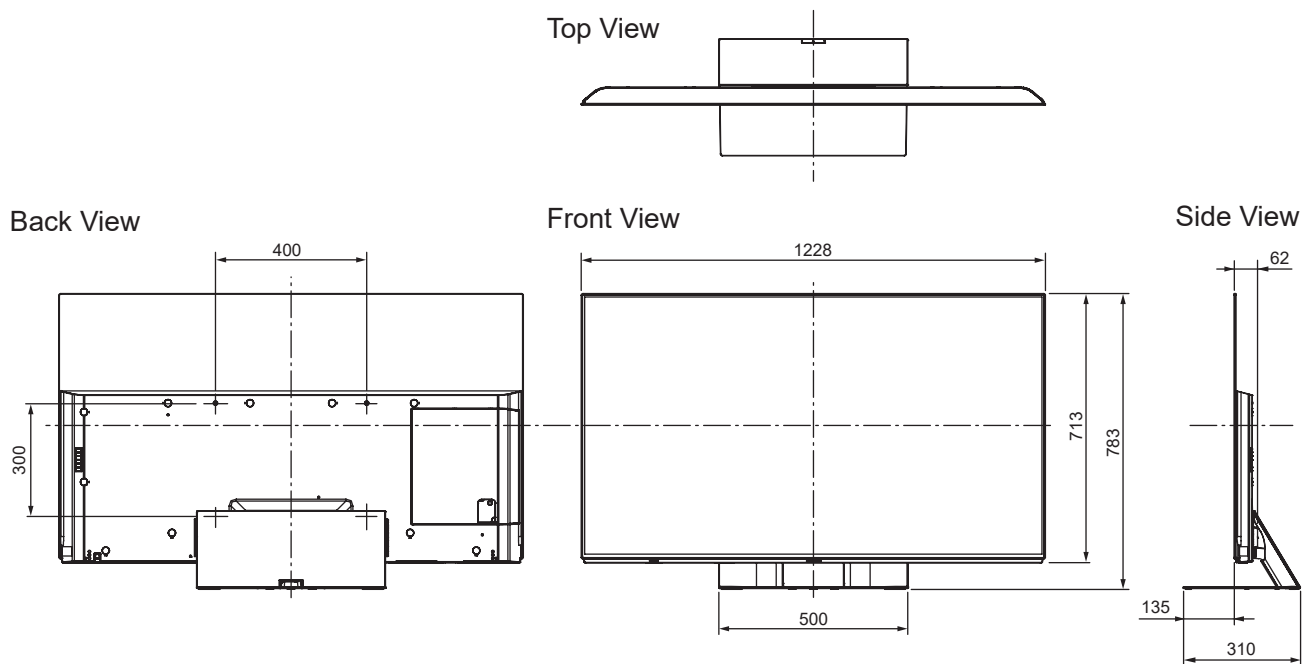

SPECIFICATIONS

Dimensions (W x H x D)	1 228 mm x 783 mm x 310 mm (With Pedestal) 1 228 mm x 713 mm x 62 mm (TV only)
Mass	28.5 kg (With Pedestal) 22.0 kg (TV only)

DIMENSIONS

JACKS

Note:
To make sure that the OLED TV fits the cabinet properly when a high degree of precision is required, we recommend that you use the OLED TV itself to make the necessary cabinet measurements. Panasonic cannot be responsible for inaccuracies in cabinet design or manufacture.

Specifications are subject to change without notice.
Non-metric weights and measurements are approximate.