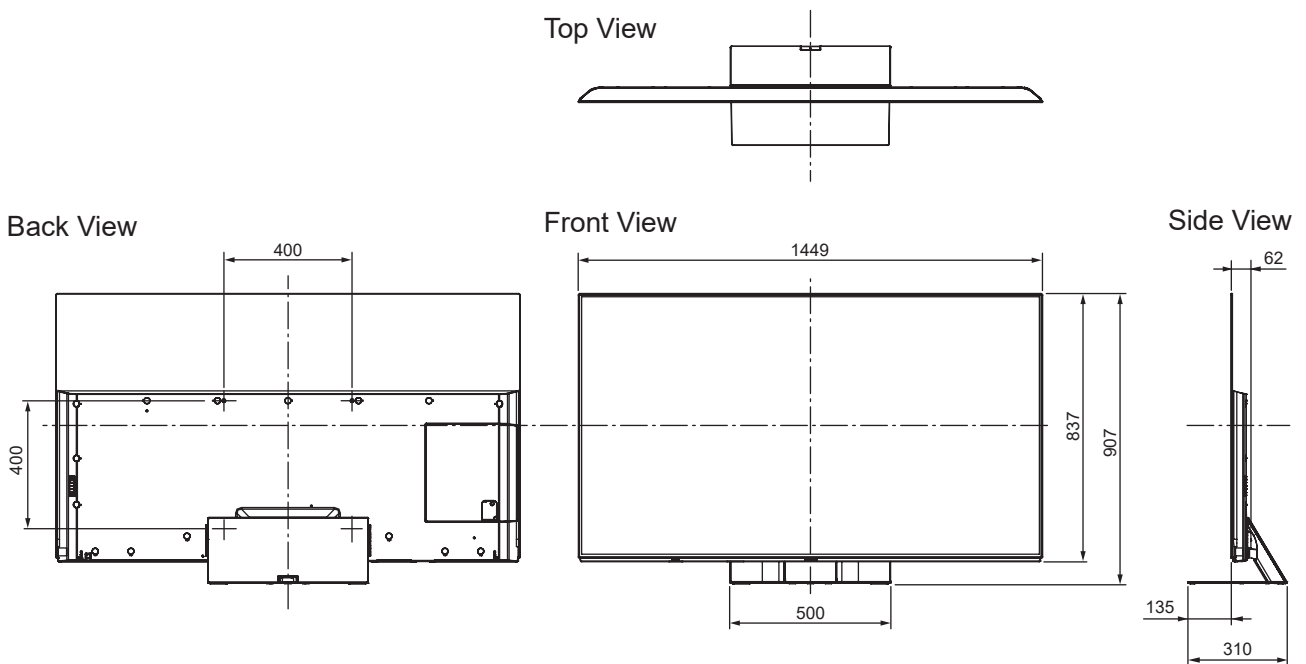

SPECIFICATIONS

Dimensions (W x H x D)	1 449 mm x 907 mm x 310 mm (With Pedestal)
	1 449 mm x 837 mm x 62 mm (TV only)
Mass	34.5 kg (With Pedestal) 28.0 kg (TV only)

DIMENSIONS

JACKS

Note:  
To make sure that the OLED TV fits the cabinet properly when a high degree of precision is required, we recommend that you use the OLED TV itself to make the necessary cabinet measurements. Panasonic cannot be responsible for inaccuracies in cabinet design or manufacture.

Specifications are subject to change without notice.  
Non-metric weights and measurements are approximate.