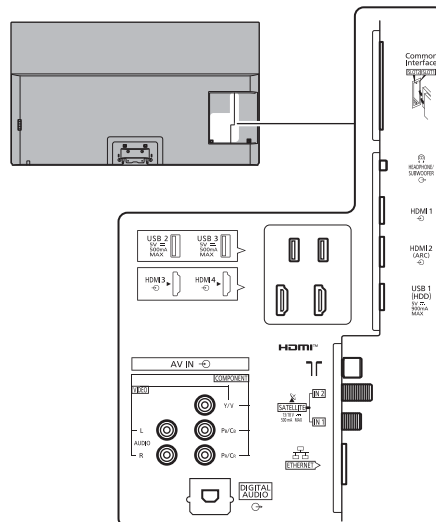

SPECIFICATIONS

Dimensions (W x H x D)	1 449 mm x 907 mm x 310 mm (With Pedestal)
	1 449 mm x 837 mm x 62 mm (TV only)
Mass	34.5 kg (With Pedestal) 28.0 kg (TV only)

DIMENSIONS

JACKS

Note:  
To make sure that the OLED TV fits the cabinet properly when a high degree of precision is required, we recommend that you use the OLED TV itself to make the necessary cabinet measurements. Panasonic cannot be responsible for inaccuracies in cabinet design or manufacture.

Specifications are subject to change without notice.  
Non-metric weights and measurements are approximate.