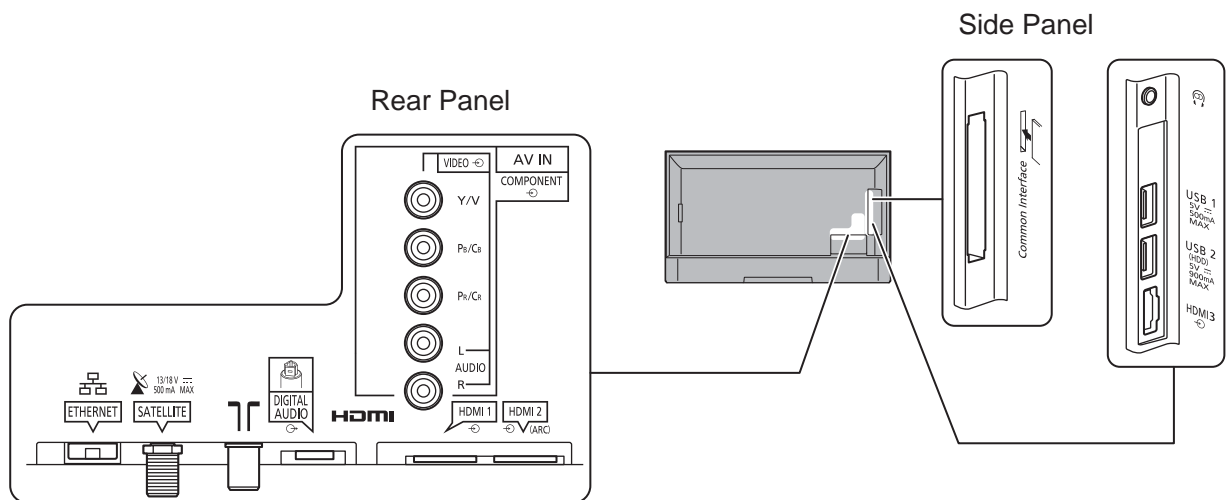

**SPECIFICATIONS**

Dimensions (W x H x D)	899 mm x 573 mm x 351 mm (With Pedestal)
	899 mm x 518 mm x 65 mm (TV only)
Mass	12.0 kg (With Pedestal)
	11.0 kg (TV only)

**DIMENSIONS**

**JACKS**

**Note:**  
To make sure that the LED TV fits the cabinet properly when a high degree of precision is required, we recommend that you use the LED TV itself to make the necessary cabinet measurements. Panasonic cannot be responsible for inaccuracies in cabinet design or manufacture.