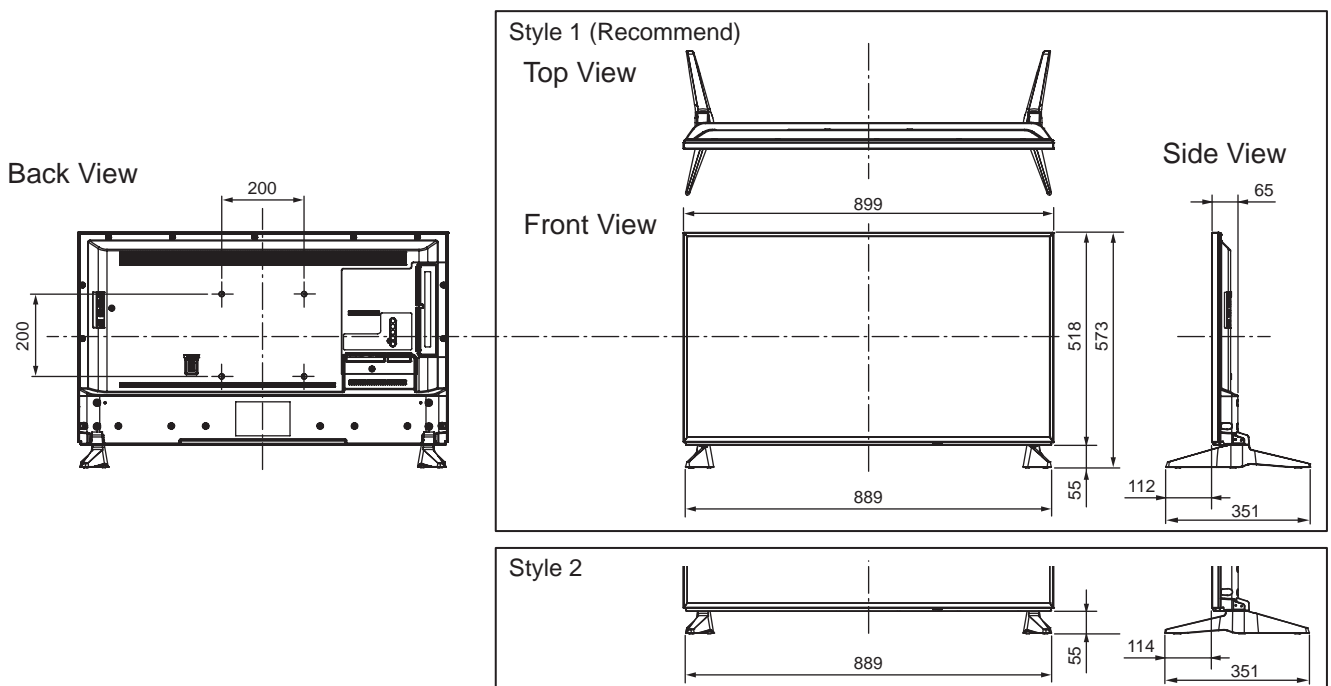

**SPECIFICATIONS**

Dimensions (W x H x D)	899 mm x 573 mm x 351 mm (With Pedestal)
	899 mm x 518 mm x 65 mm (TV only)
Mass	12.0 kg (With Pedestal)
	11.0 kg (TV only)

**DIMENSIONS**

**JACKS**

**Note:**  
To make sure that the LED TV fits the cabinet properly when a high degree of precision is required, we recommend that you use the LED TV itself to make the necessary cabinet measurements. Panasonic cannot be responsible for inaccuracies in cabinet design or manufacture.

Specifications are subject to change without notice.  
Non-metric weights and measurements are approximate.