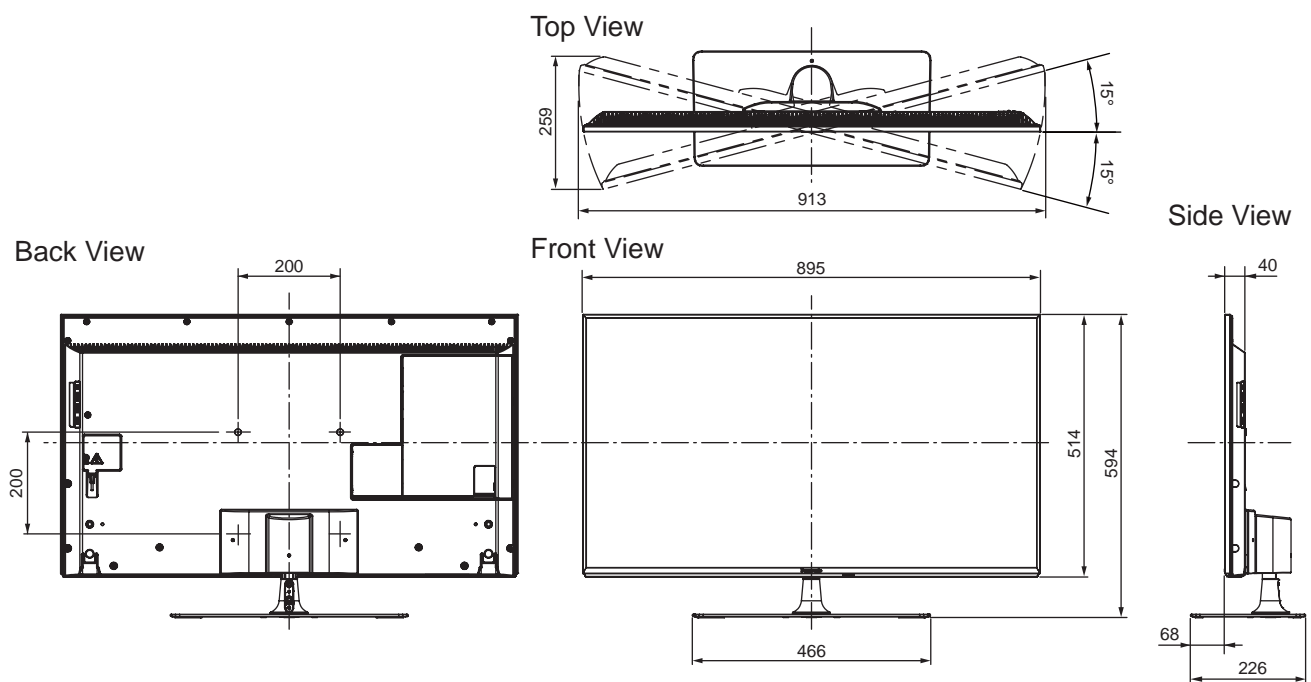

SPECIFICATIONS

Dimensions (W x H x D)	895 mm x 594 mm x 226 mm (With Pedestal) 895 mm x 514 mm x 40 mm (TV only)
Mass	17.0 kg (With Pedestal) 12.0 kg (TV only)

DIMENSIONS

JACKS

Note:
To make sure that the LED TV fits the cabinet properly when a high degree of precision is required, we recommend that you use the LED TV itself to make the necessary cabinet measurements. Panasonic cannot be responsible for inaccuracies in cabinet design or manufacture.

Specifications are subject to change without notice.
Non-metric weights and measurements are approximate.