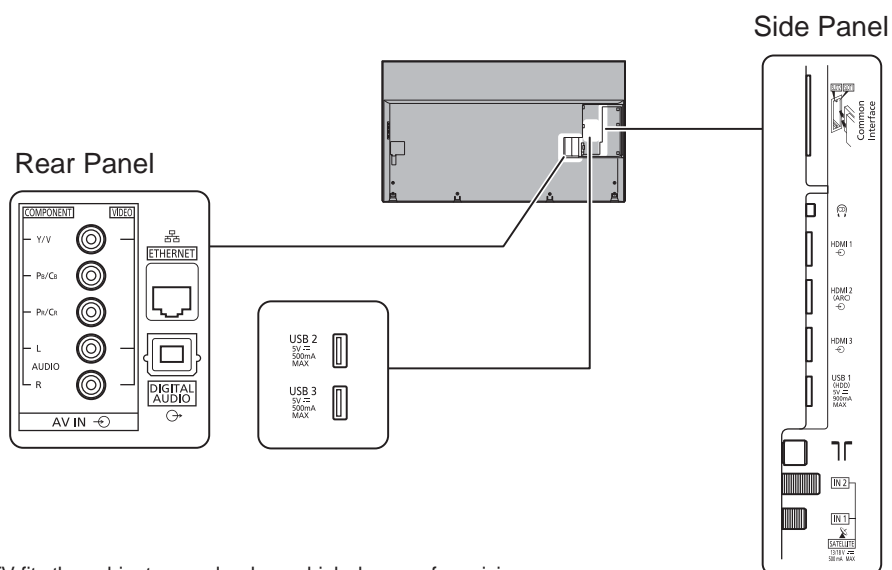

SPECIFICATIONS

Dimensions (W x H x D)	895 mm x 594 mm x 226 mm (With Pedestal) 895 mm x 514 mm x 40 mm (TV only)
Mass	17.0 kg (With Pedestal) 12.0 kg (TV only)

DIMENSIONS

JACKS

Note:
To make sure that the LED TV fits the cabinet properly when a high degree of precision is required, we recommend that you use the LED TV itself to make the necessary cabinet measurements. Panasonic cannot be responsible for inaccuracies in cabinet design or manufacture.