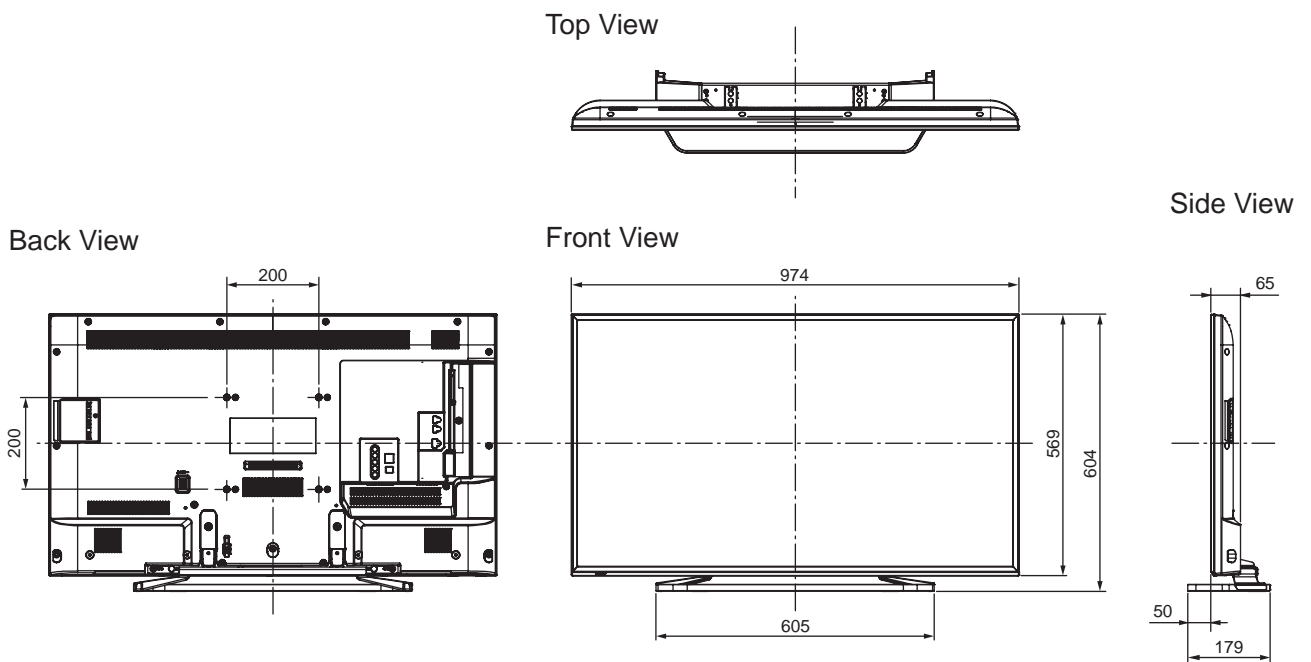

SPECIFICATIONS

Dimensions (W x H x D)	974 mm x 604 mm x 179 mm (With Pedestal)
	974 mm x 569 mm x 65 mm (TV only)
Mass	16.0 kg (With Pedestal)
	14.0 kg (TV only)

DIMENSIONS

JACKS

Note:
To make sure that the LED TV fits the cabinet properly when a high degree of precision is required, we recommend that you use the LED TV itself to make the necessary cabinet measurements. Panasonic cannot be responsible for inaccuracies in cabinet design or manufacture.

Specifications are subject to change without notice.
Non-metric weights and measurements are approximate.