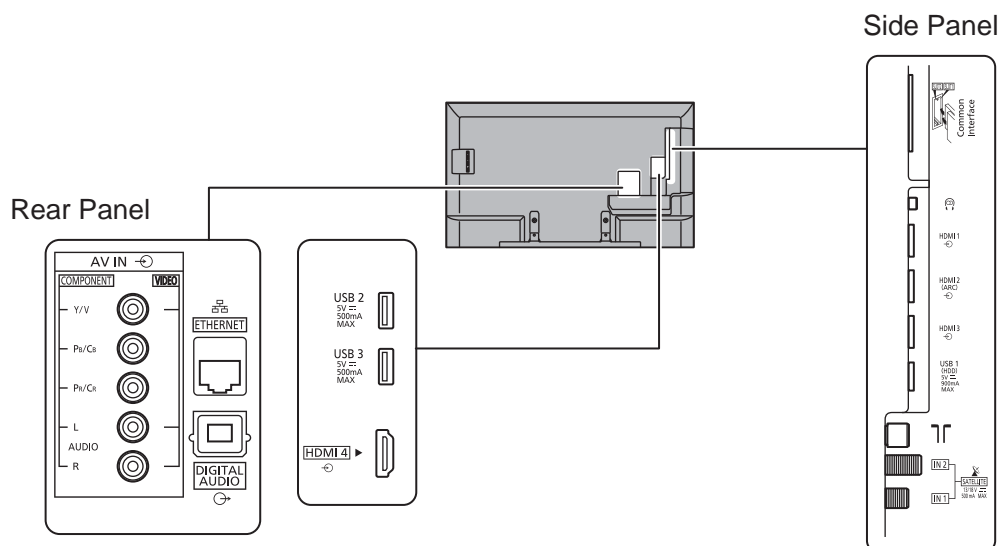

SPECIFICATIONS

Dimensions (W x H x D)	974 mm x 604 mm x 179 mm (With Pedestal)
	974 mm x 569 mm x 65 mm (TV only)
Mass	16.0 kg (With Pedestal)
	14.0 kg (TV only)

DIMENSIONS

JACKS

Note:
To make sure that the LED TV fits the cabinet properly when a high degree of precision is required, we recommend that you use the LED TV itself to make the necessary cabinet measurements. Panasonic cannot be responsible for inaccuracies in cabinet design or manufacture.