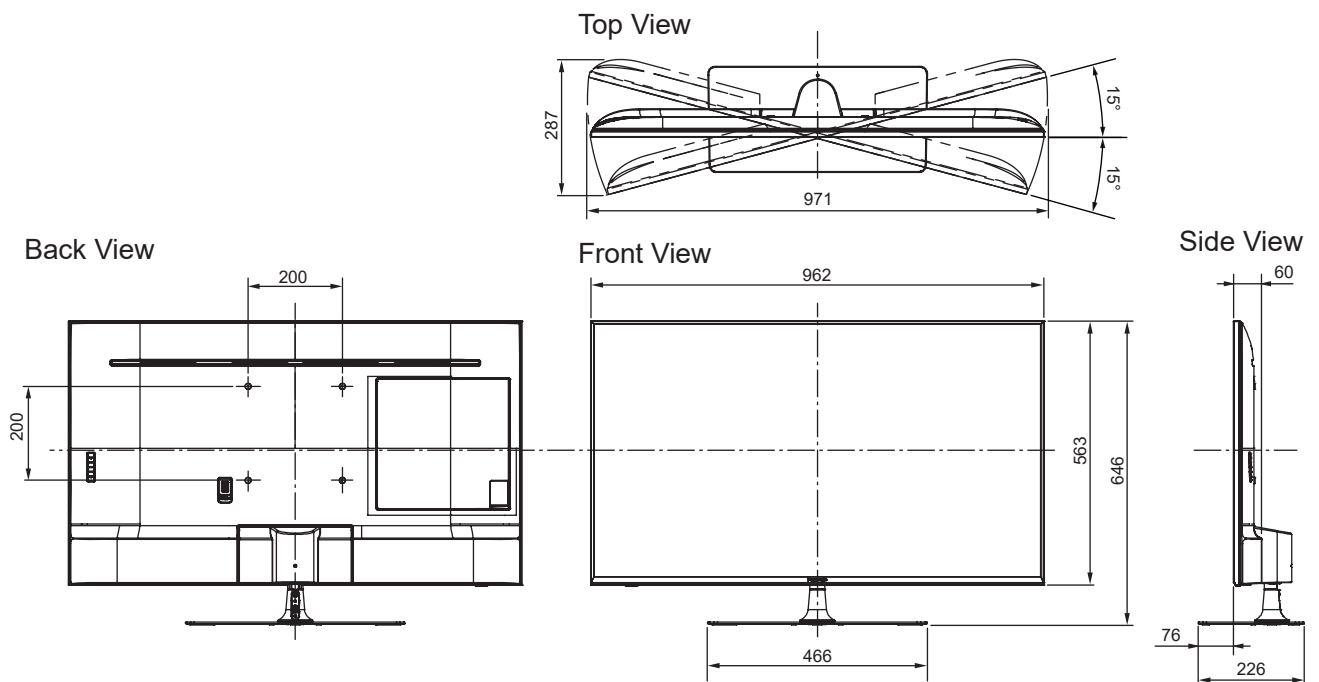

SPECIFICATIONS

Dimensions (W x H x D)	962 mm x 646 mm x 226 mm (With Pedestal)
	962 mm x 563 mm x 60 mm (TV only)
Mass	17.0 kg (With Pedestal) 12.0 kg (TV only)

DIMENSIONS

JACKS

Note:
To make sure that the LED TV fits the cabinet properly when a high degree of precision is required, we recommend that you use the LED TV itself to make the necessary cabinet measurements. Panasonic cannot be responsible for inaccuracies in cabinet design or manufacture.

Specifications are subject to change without notice.
Non-metric weights and measurements are approximate.