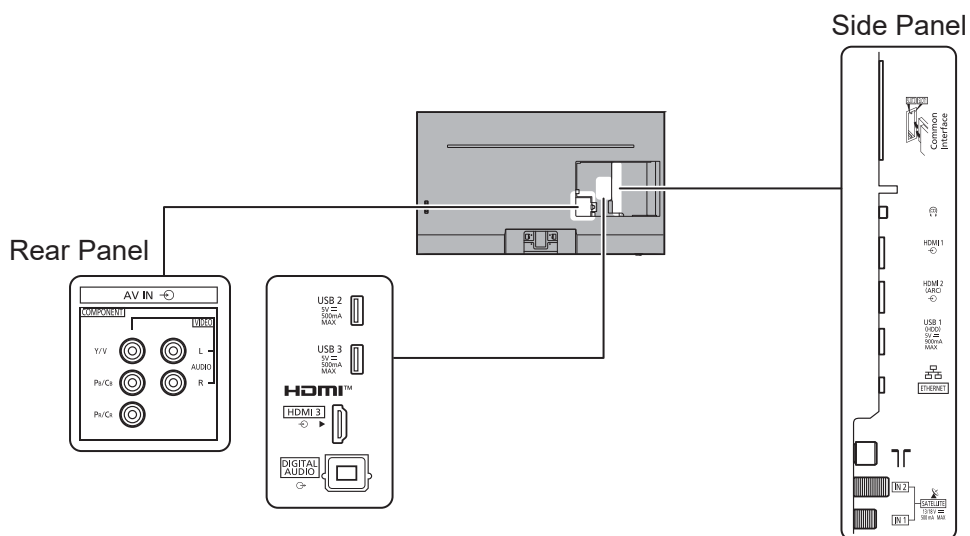

SPECIFICATIONS

Dimensions (W x H x D)	962 mm x 646 mm x 226 mm (With Pedestal)
	962 mm x 563 mm x 60 mm (TV only)
Mass	17.0 kg (With Pedestal) 12.0 kg (TV only)

DIMENSIONS

JACKS

Note:
To make sure that the LED TV fits the cabinet properly when a high degree of precision is required, we recommend that you use the LED TV itself to make the necessary cabinet measurements. Panasonic cannot be responsible for inaccuracies in cabinet design or manufacture.