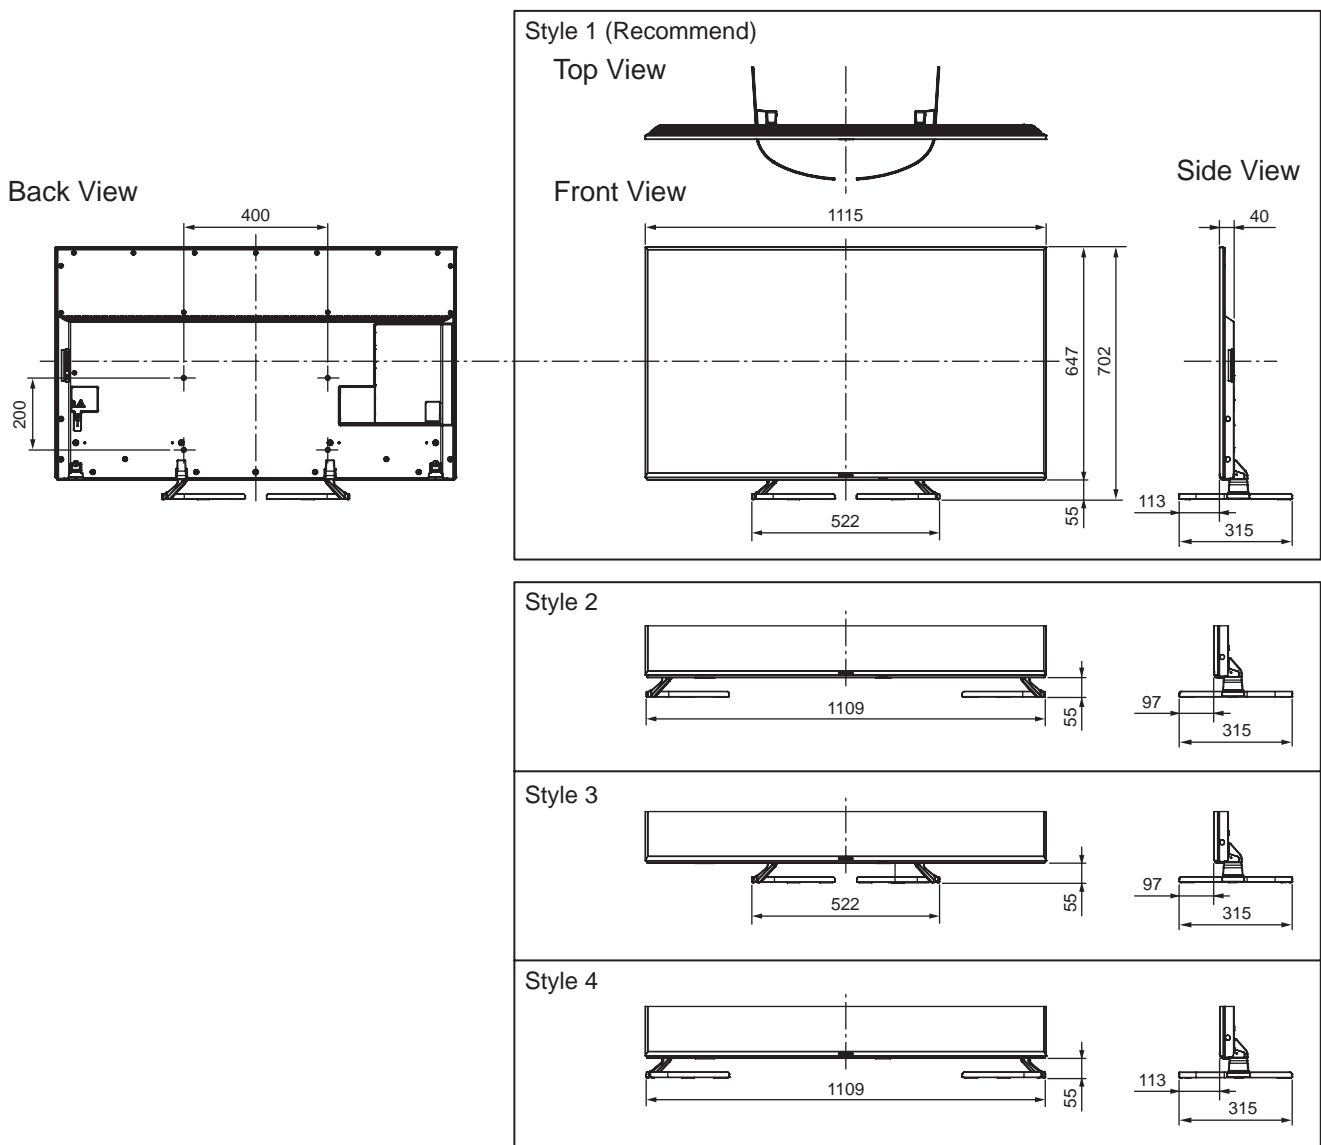

**SPECIFICATIONS**

Dimensions (W x H x D)	1 115 mm x 702 mm x 315 mm (With Pedestal) 1 115 mm x 647 mm x 40 mm (TV only)
Mass	17.0 kg (With Pedestal) 16.0 kg (TV only)

**DIMENSIONS**

Note:  
To make sure that the LED TV fits the cabinet properly when a high degree of precision is required, we recommend that you use the LED TV itself to make the necessary cabinet measurements. Panasonic cannot be responsible for inaccuracies in cabinet design or manufacture.