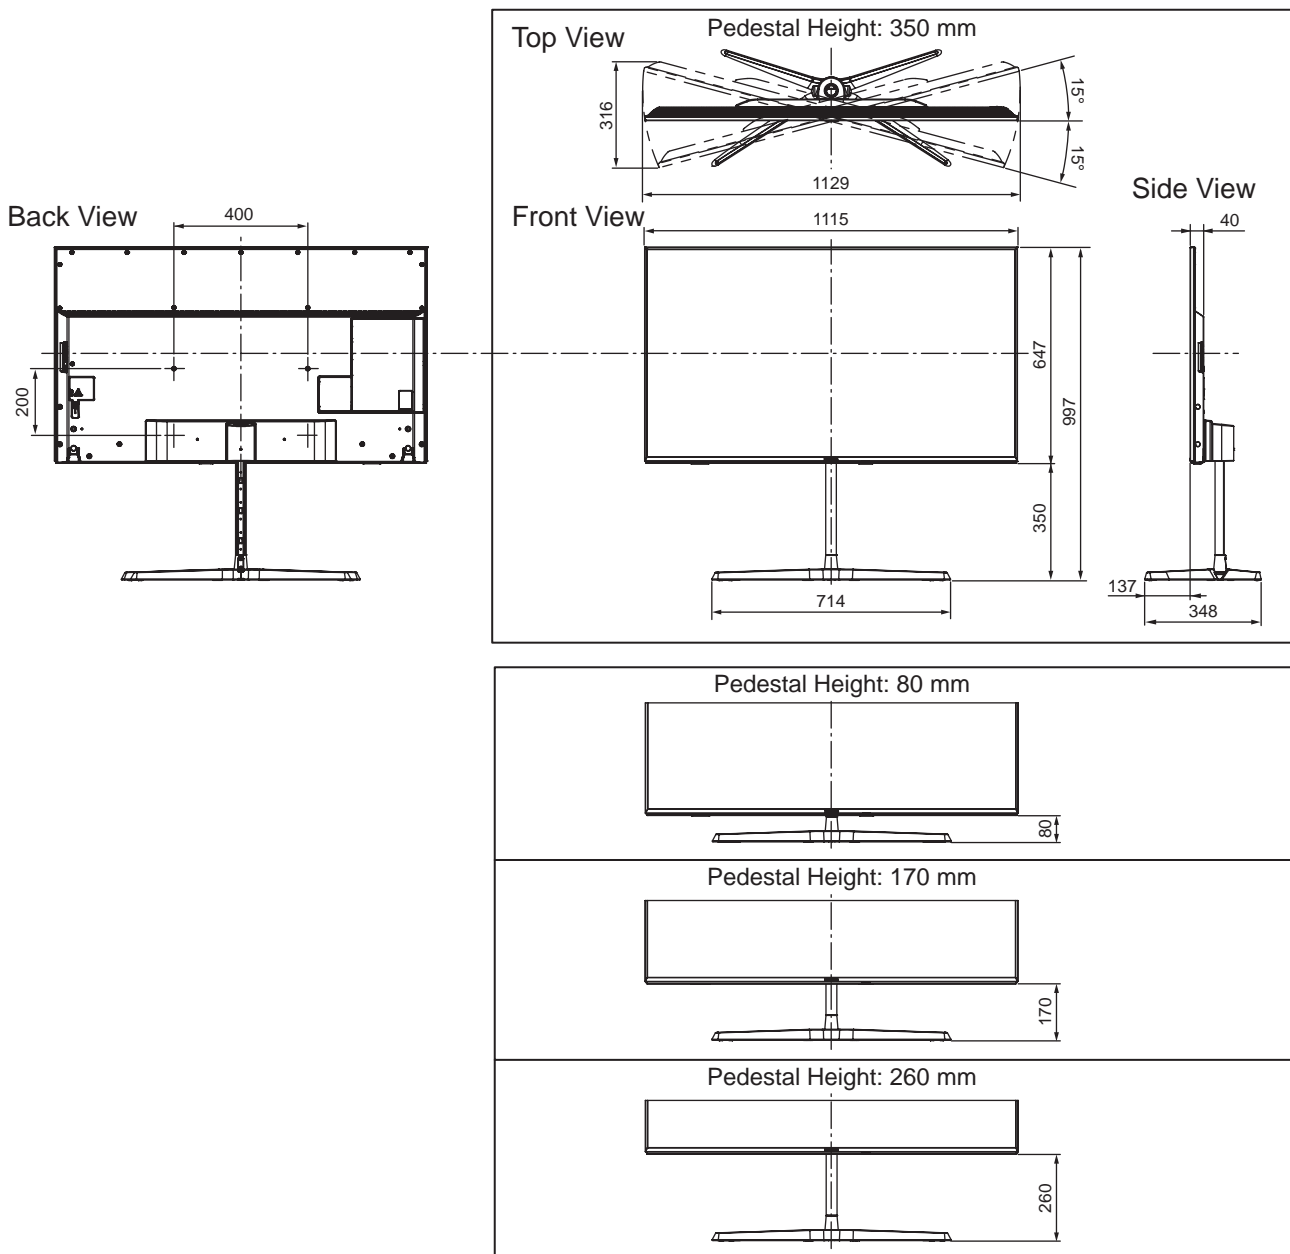

SPECIFICATIONS

Dimensions (W x H x D)	1 115 mm x 727 mm x 348 mm (With Pedestal, Pedestal Height: 80 mm)
	1 115 mm x 817 mm x 348 mm (With Pedestal, Pedestal Height: 170 mm)
	1 115 mm x 907 mm x 348 mm (With Pedestal, Pedestal Height: 260 mm)
	1 115 mm x 997 mm x 348 mm (With Pedestal, Pedestal Height: 350mm)
	1 115 mm x 647 mm x 40 mm (TV only)
Mass	22.5 kg (With Pedestal)
	16.0 kg (TV only)

DIMENSIONS

Note:
To make sure that the LED TV fits the cabinet properly when a high degree of precision is required, we recommend that you use the LED TV itself to make the necessary cabinet measurements. Panasonic cannot be responsible for inaccuracies in cabinet design or manufacture.

Specifications are subject to change without notice.
Non-metric weights and measurements are approximate.

JACKS