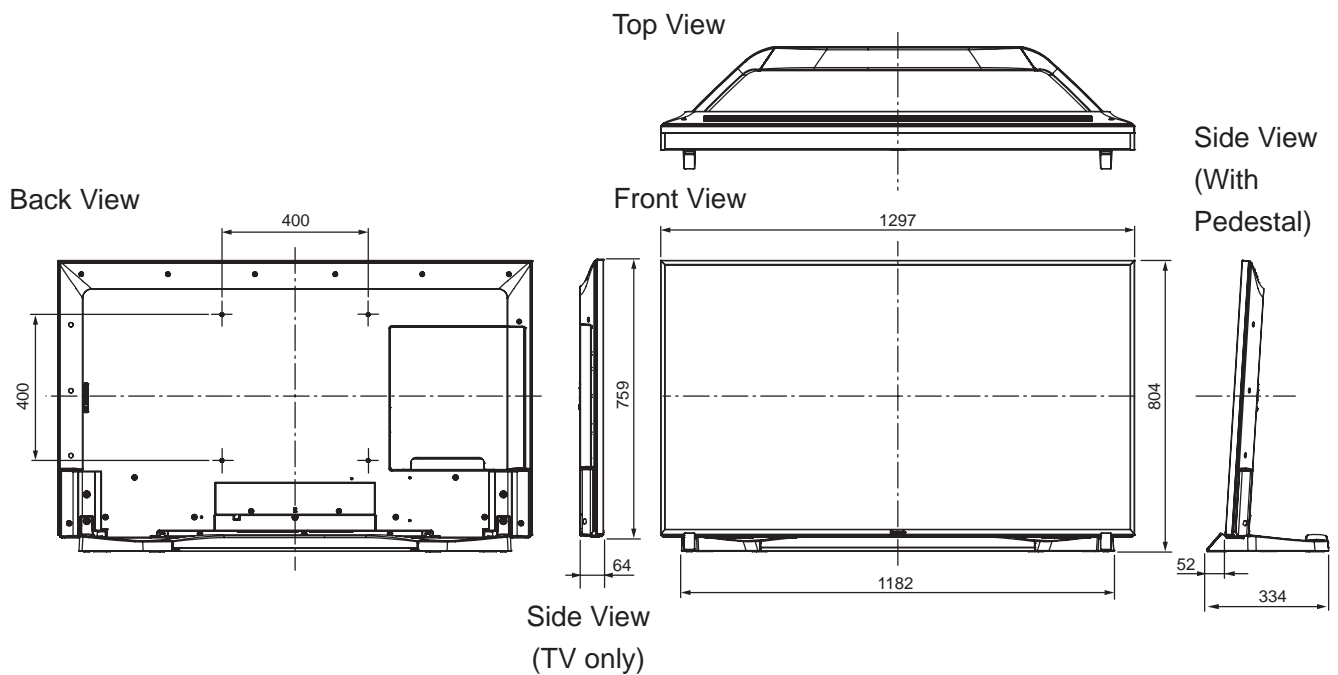

SPECIFICATIONS

Dimensions (W x H x D)	1 297 mm x 804 mm x 334 mm (With Pedestal) 1 297 mm x 759 mm x 64 mm (TV only)
Mass	32.5 kg (With Pedestal) 27.5 kg (TV only)

DIMENSIONS

JACKS

Note:
To make sure that the LED TV fits the cabinet properly when a high degree of precision is required, we recommend that you use the LED TV itself to make the necessary cabinet measurements. Panasonic cannot be responsible for inaccuracies in cabinet design or manufacture.