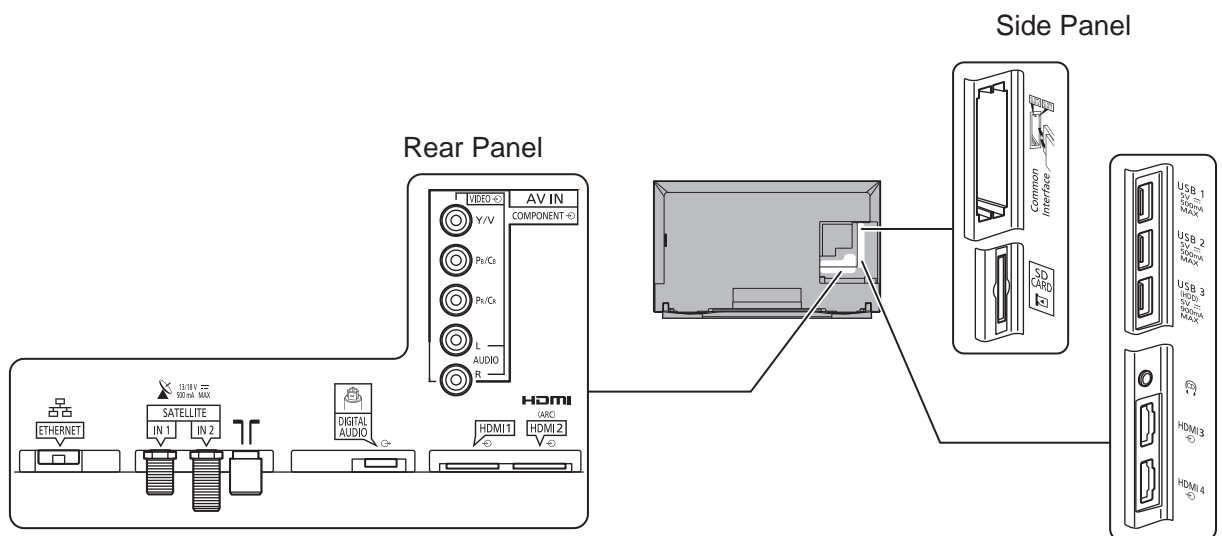

SPECIFICATIONS

Dimensions (W x H x D)	1 297 mm x 804 mm x 334 mm (With Pedestal) 1 297 mm x 759 mm x 64 mm (TV only)
Mass	32.5 kg (With Pedestal) 27.5 kg (TV only)

DIMENSIONS

JACKS

Note:
To make sure that the LED TV fits the cabinet properly when a high degree of precision is required, we recommend that you use the LED TV itself to make the necessary cabinet measurements. Panasonic cannot be responsible for inaccuracies in cabinet design or manufacture.