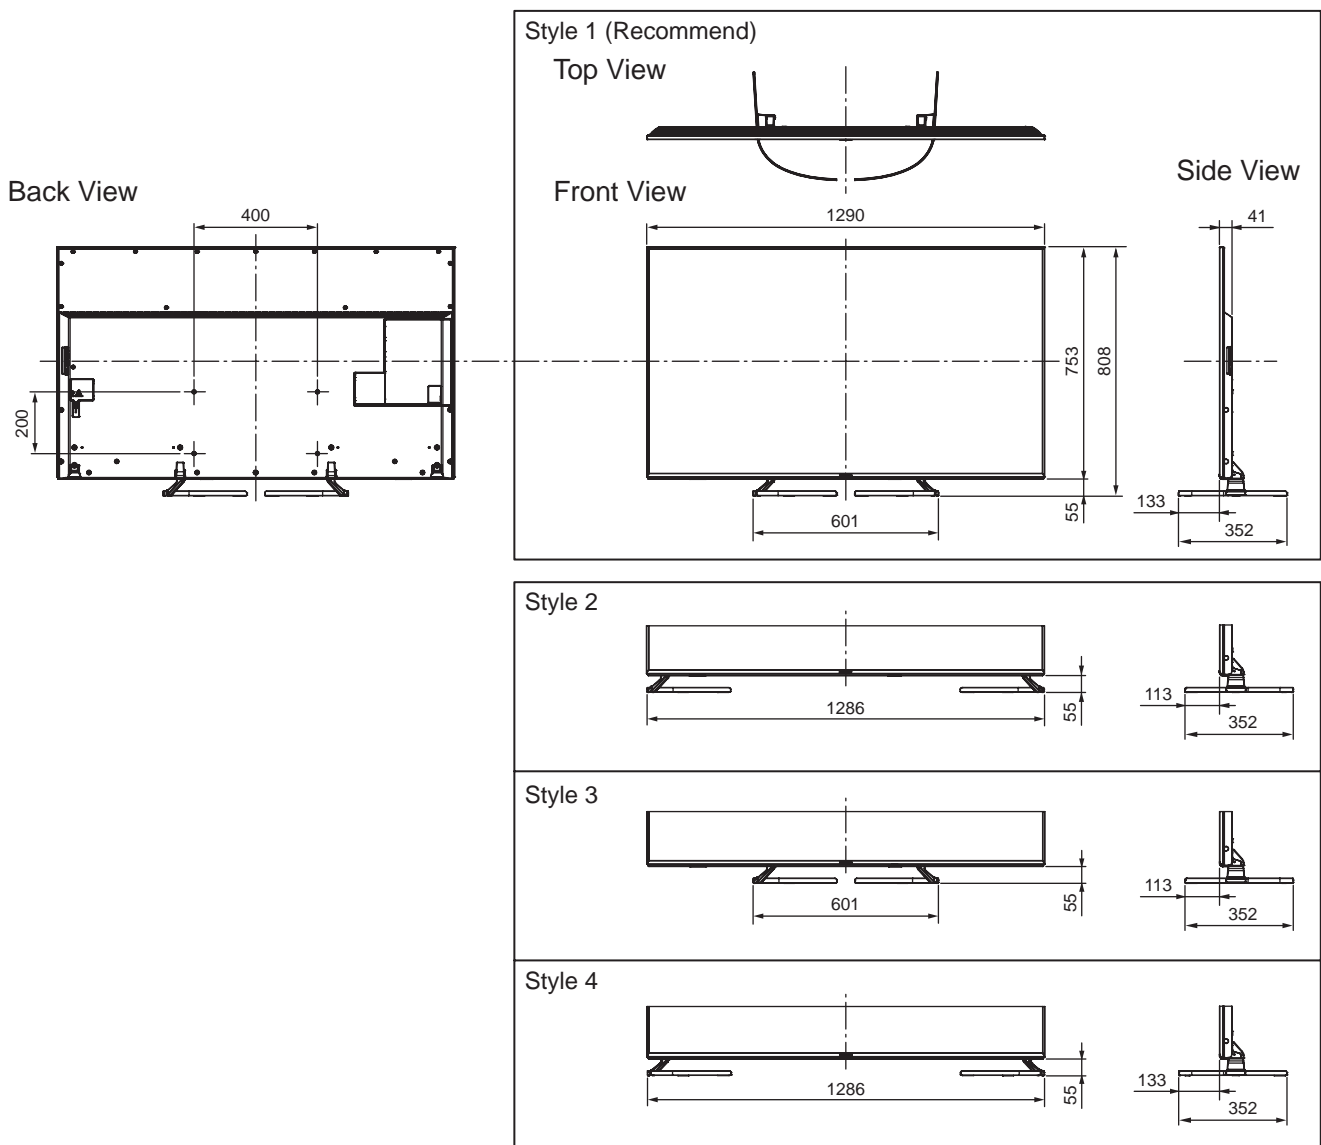

SPECIFICATIONS

Dimensions (W x H x D)	1 290 mm x 808 mm x 352 mm (With Pedestal) 1 290 mm x 753 mm x 41 mm (TV only)
Mass	24.5 kg (With Pedestal) 23.0 kg (TV only)

DIMENSIONS

Note:
To make sure that the LED TV fits the cabinet properly when a high degree of precision is required, we recommend that you use the LED TV itself to make the necessary cabinet measurements. Panasonic cannot be responsible for inaccuracies in cabinet design or manufacture.

Specifications are subject to change without notice.
Non-metric weights and measurements are approximate.

JACKS