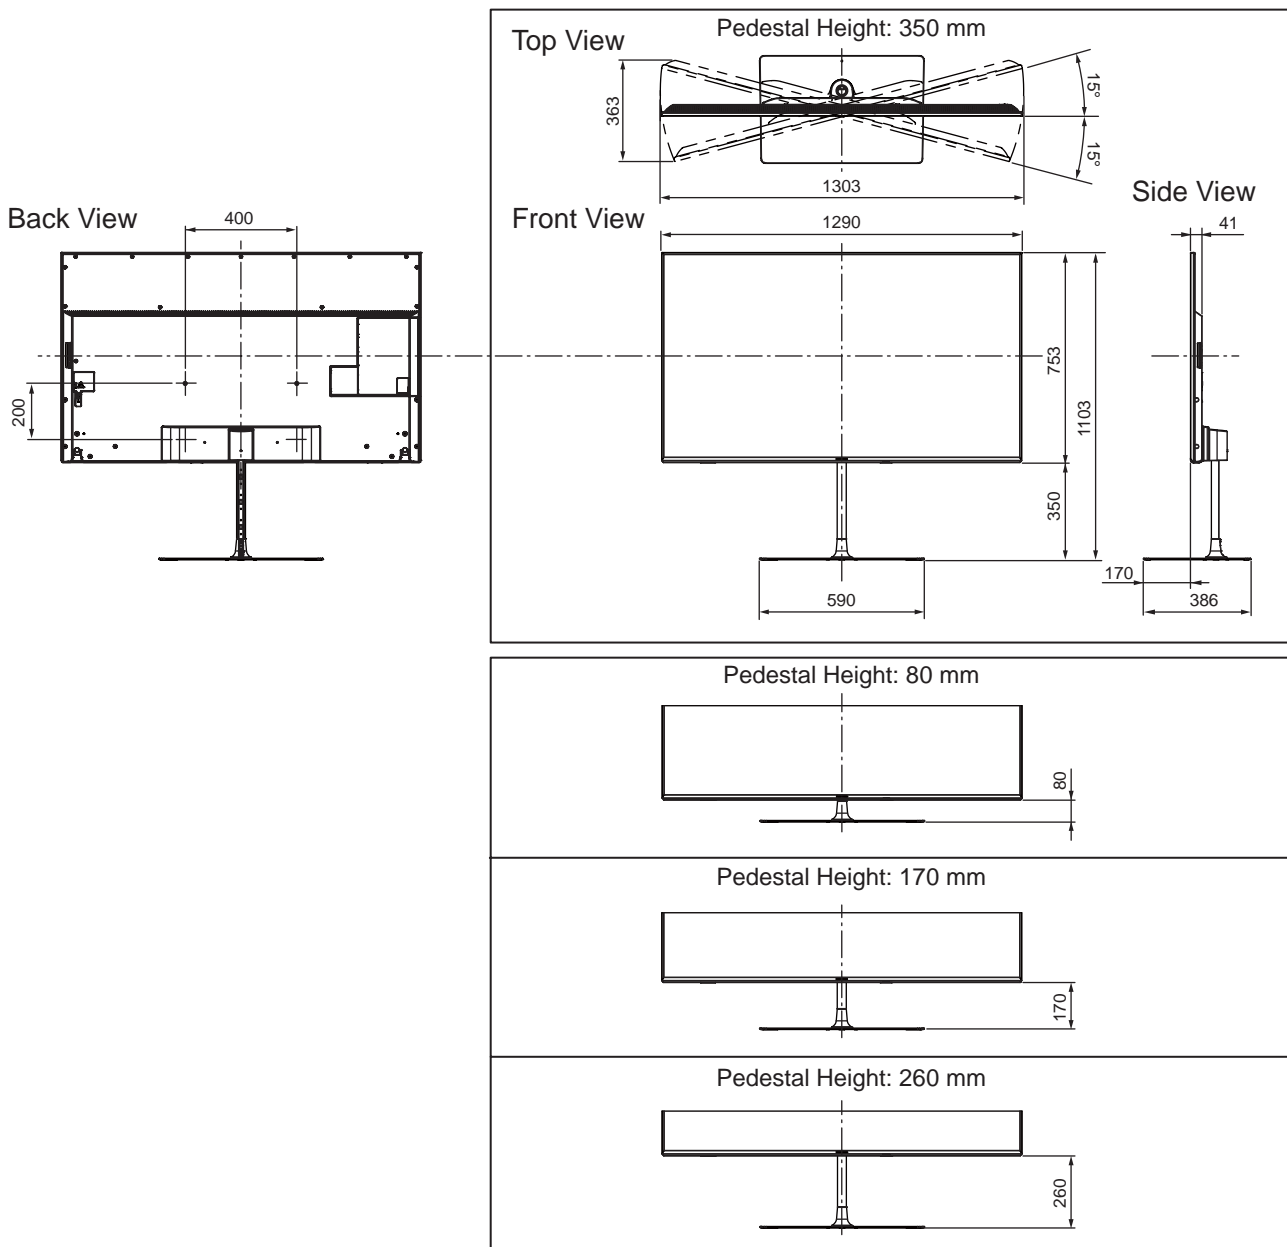

SPECIFICATIONS

Dimensions (W x H x D)	1 290 mm x 833 mm x 386 mm (With Pedestal, Pedestal Height: 80 mm)
	1 290 mm x 923 mm x 386 mm (With Pedestal, Pedestal Height: 170 mm)
	1 290 mm x 1 013 mm x 386 mm (With Pedestal, Pedestal Height: 260 mm)
	1 290 mm x 1 103 mm x 386 mm (With Pedestal, Pedestal Height: 350mm)
	1 290 mm x 753 mm x 41 mm (TV only)
Mass	36.0 kg (With Pedestal)
	24.0 kg (TV only)

DIMENSIONS

Note:  
To make sure that the LED TV fits the cabinet properly when a high degree of precision is required, we recommend that you use the LED TV itself to make the necessary cabinet measurements. Panasonic cannot be responsible for inaccuracies in cabinet design or manufacture.

Specifications are subject to change without notice.  
Non-metric weights and measurements are approximate.