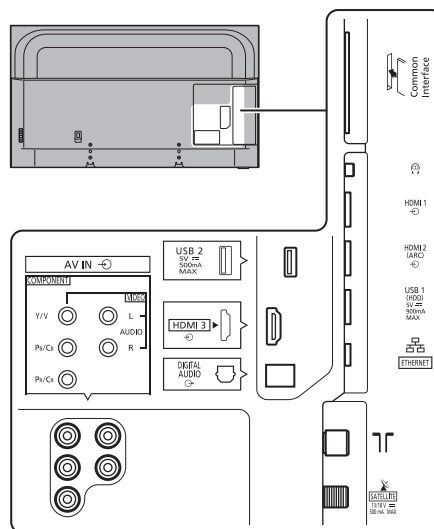

SPECIFICATIONS

Dimensions (W x H x D)	1 297 mm x 816 mm x 261 mm (With Pedestal) 1 297 mm x 759 mm x 65 mm (TV only)
Mass	22.5 kg (With Pedestal) 20.5 kg (TV only)

DIMENSIONS

JACKS

Note:
To make sure that the LED TV fits the cabinet properly when a high degree of precision is required, we recommend that you use the LED TV itself to make the necessary cabinet measurements. Panasonic cannot be responsible for inaccuracies in cabinet design or manufacture.

Specifications are subject to change without notice.
Non-metric weights and measurements are approximate.