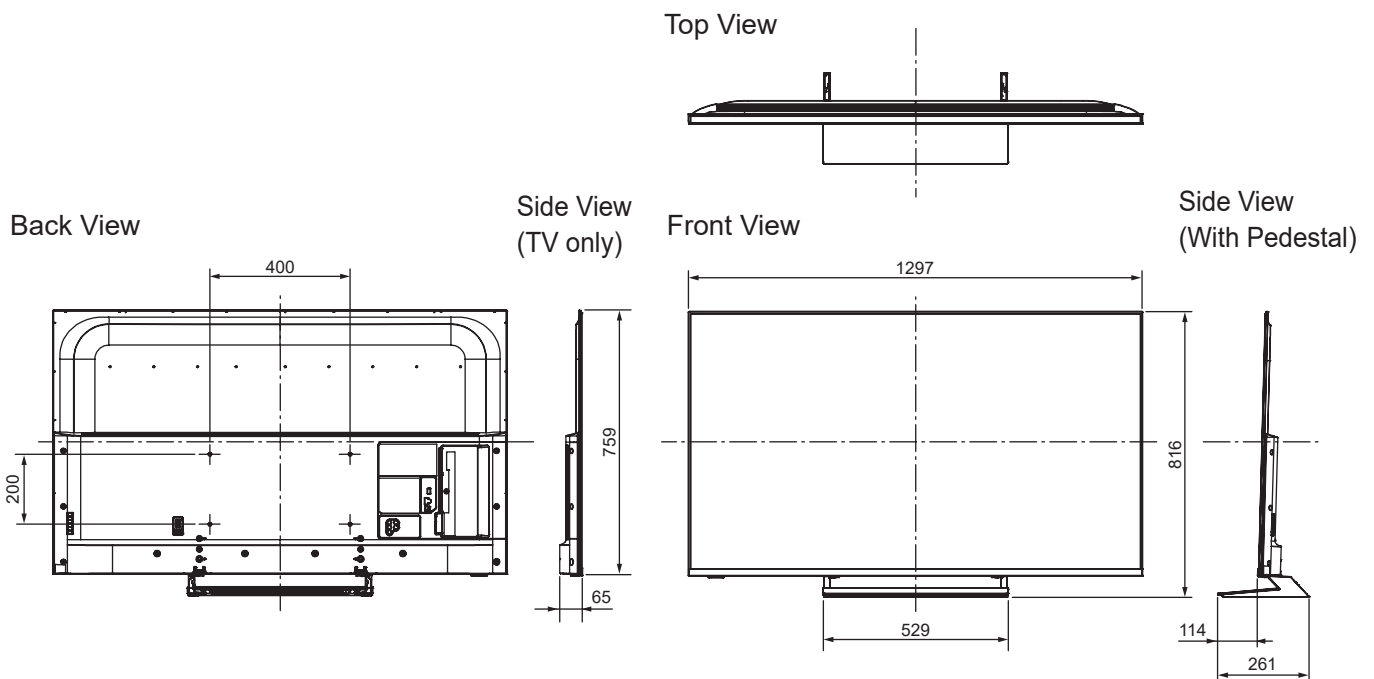

SPECIFICATIONS

Dimensions (W x H x D)	1 297 mm x 816 mm x 261 mm (With Pedestal) 1 297 mm x 759 mm x 65 mm (TV only)
Mass	22.5 kg (With Pedestal) 20.5 kg (TV only)

DIMENSIONS

JACKS

Note:
To make sure that the LED TV fits the cabinet properly when a high degree of precision is required, we recommend that you use the LED TV itself to make the necessary cabinet measurements. Panasonic cannot be responsible for inaccuracies in cabinet design or manufacture.

Specifications are subject to change without notice.
Non-metric weights and measurements are approximate.