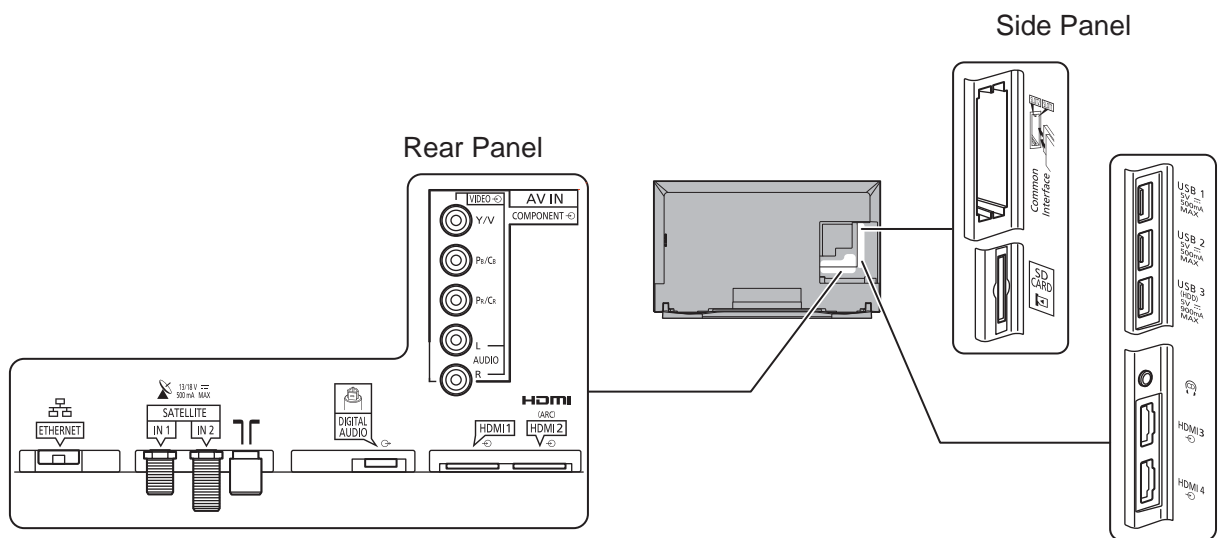

SPECIFICATIONS

Dimensions (W x H x D)	1 457 mm x 888 mm x 334 mm (With Pedestal) 1 457 mm x 844 mm x 64 mm (TV only)
Mass	42.5 kg (With Pedestal) 34.5 kg (TV only)

DIMENSIONS

JACKS

Note:  
To make sure that the LED TV fits the cabinet properly when a high degree of precision is required, we recommend that you use the LED TV itself to make the necessary cabinet measurements. Panasonic cannot be responsible for inaccuracies in cabinet design or manufacture.