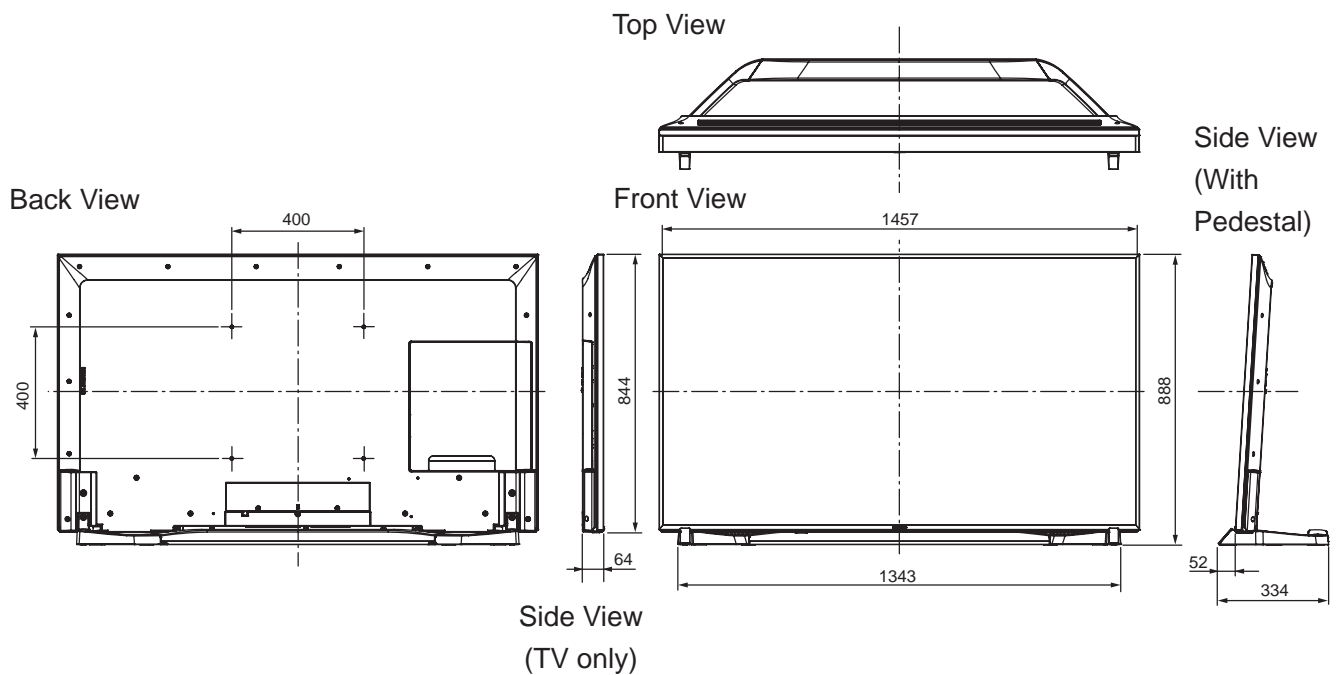

SPECIFICATIONS

Dimensions (W x H x D)	1 457 mm x 888 mm x 334 mm (With Pedestal) 1 457 mm x 844 mm x 64 mm (TV only)
Mass	42.5 kg (With Pedestal) 34.5 kg (TV only)

DIMENSIONS

JACKS

Note:  
To make sure that the LED TV fits the cabinet properly when a high degree of precision is required, we recommend that you use the LED TV itself to make the necessary cabinet measurements. Panasonic cannot be responsible for inaccuracies in cabinet design or manufacture.