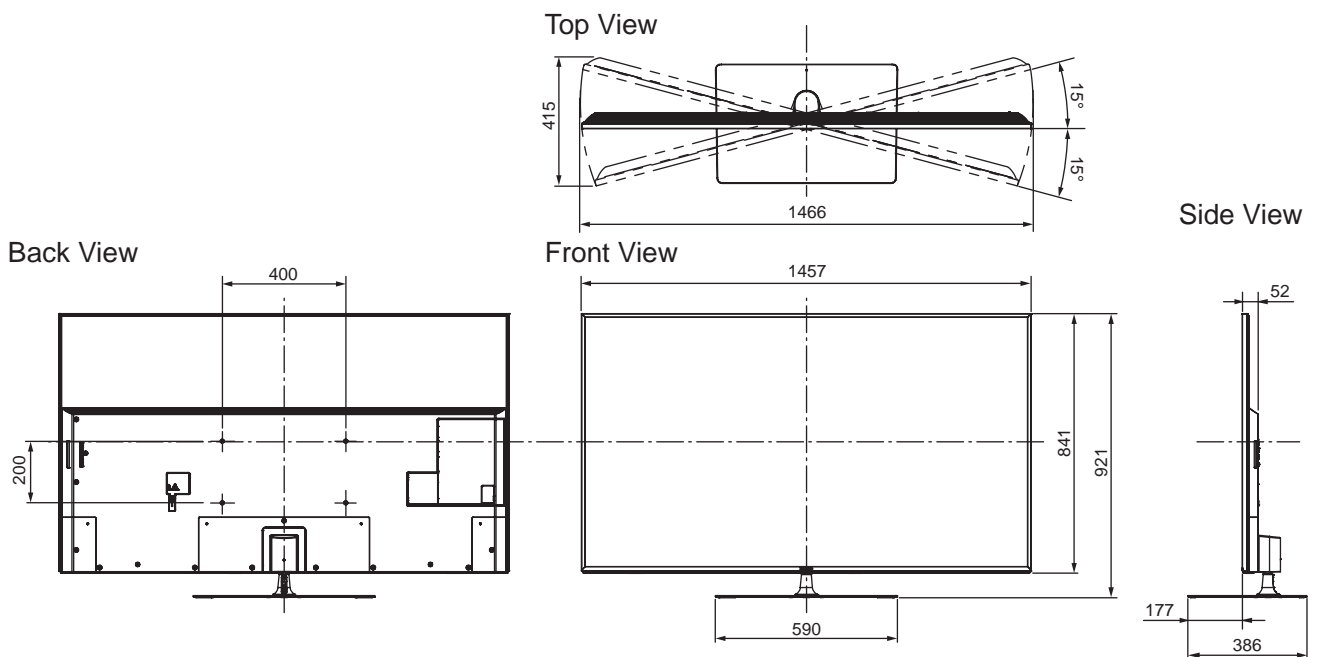

SPECIFICATIONS

Dimensions (W x H x D)	1 457 mm x 921 mm x 386 mm (With Pedestal)
	1 457 mm x 841 mm x 52 mm (TV only)
Mass	48.5 kg (With Pedestal) 39.0 kg (TV only)

DIMENSIONS

JACKS

Note:
To make sure that the LED TV fits the cabinet properly when a high degree of precision is required, we recommend that you use the LED TV itself to make the necessary cabinet measurements. Panasonic cannot be responsible for inaccuracies in cabinet design or manufacture.

Specifications are subject to change without notice.
Non-metric weights and measurements are approximate.