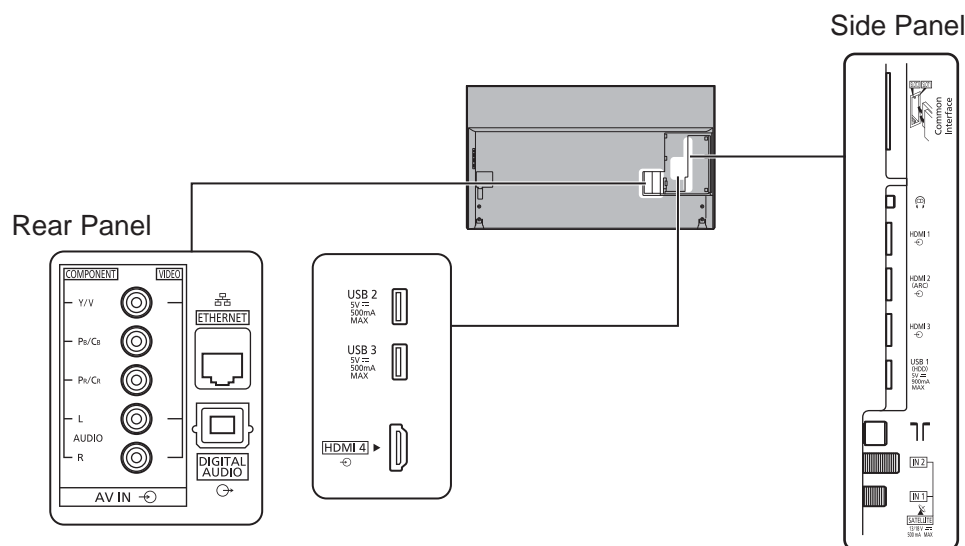

SPECIFICATIONS

Dimensions (W x H x D)	1 457 mm x 921 mm x 386 mm (With Pedestal)
	1 457 mm x 841 mm x 52 mm (TV only)
Mass	48.5 kg (With Pedestal) 39.0 kg (TV only)

DIMENSIONS

JACKS

Note:
To make sure that the LED TV fits the cabinet properly when a high degree of precision is required, we recommend that you use the LED TV itself to make the necessary cabinet measurements. Panasonic cannot be responsible for inaccuracies in cabinet design or manufacture.