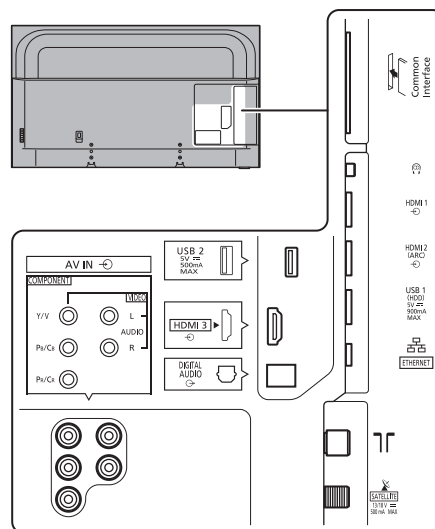

SPECIFICATIONS

Dimensions (W x H x D)	1 454 mm x 900 mm x 348 mm (With Pedestal) 1 454 mm x 843 mm x 66 mm (TV only)
Mass	28.5 kg (With Pedestal) 26.0 kg (TV only)

DIMENSIONS

JACKS

Note:  
To make sure that the LED TV fits the cabinet properly when a high degree of precision is required, we recommend that you use the LED TV itself to make the necessary cabinet measurements. Panasonic cannot be responsible for inaccuracies in cabinet design or manufacture.

Specifications are subject to change without notice.  
Non-metric weights and measurements are approximate.