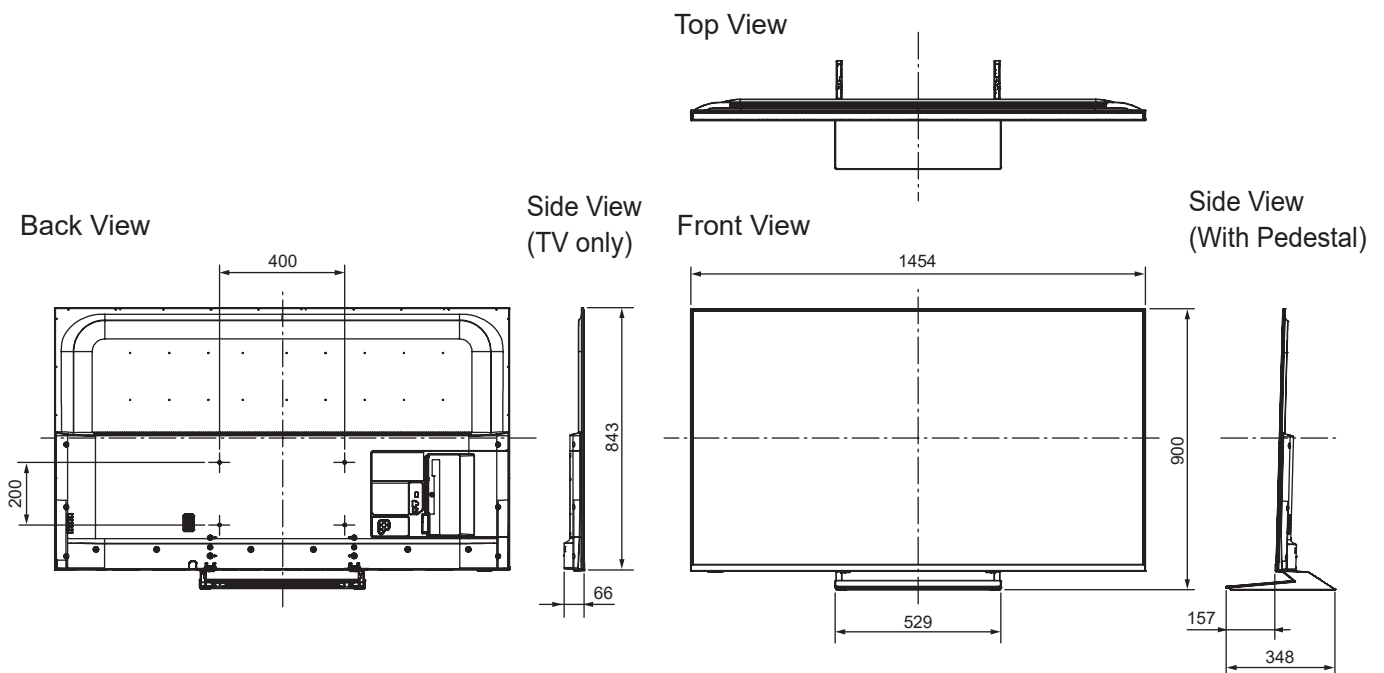

SPECIFICATIONS

Dimensions (W x H x D)	1 454 mm x 900 mm x 348 mm (With Pedestal) 1 454 mm x 843 mm x 66 mm (TV only)
Mass	28.5 kg (With Pedestal) 26.0 kg (TV only)

DIMENSIONS

JACKS

Note:  
To make sure that the LED TV fits the cabinet properly when a high degree of precision is required, we recommend that you use the LED TV itself to make the necessary cabinet measurements. Panasonic cannot be responsible for inaccuracies in cabinet design or manufacture.

Specifications are subject to change without notice.  
Non-metric weights and measurements are approximate.