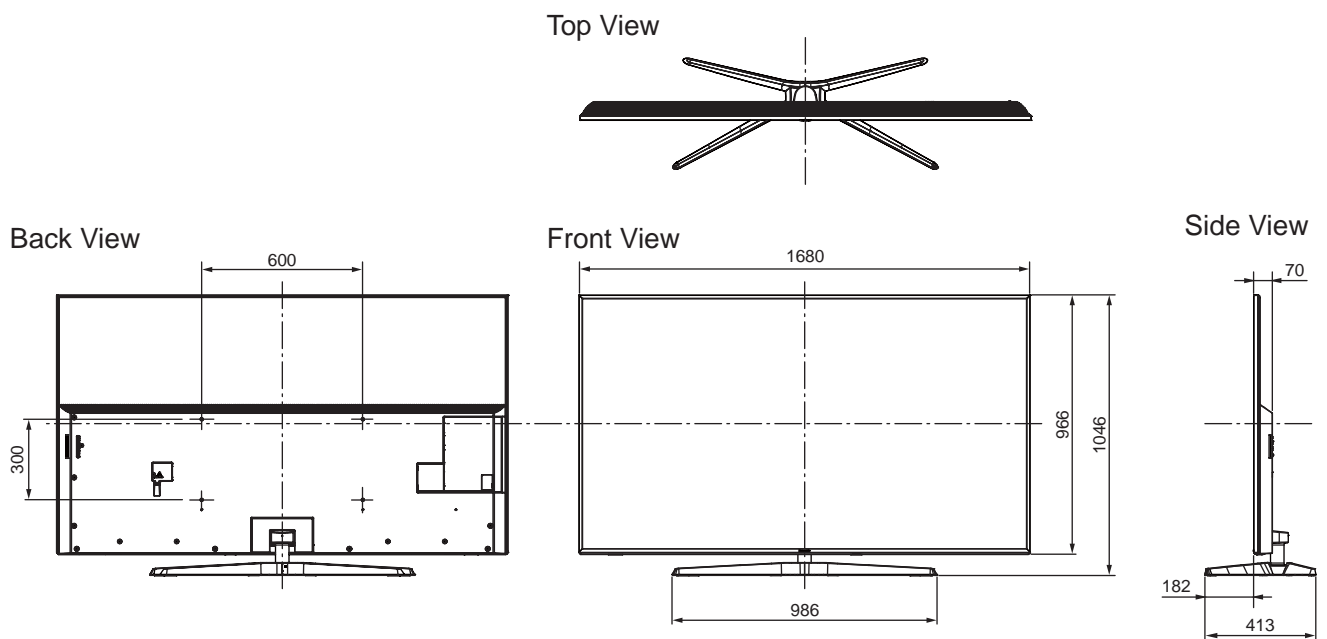

SPECIFICATIONS

Dimensions (W x H x D)	1 680 mm x 1 046 mm x 413 mm (With Pedestal) 1 680 mm x 966 mm x 70 mm (TV only)
Mass	62.5 kg (With Pedestal) 54.0 kg (TV only)

DIMENSIONS

JACKS

Note:
To make sure that the LED TV fits the cabinet properly when a high degree of precision is required, we recommend that you use the LED TV itself to make the necessary cabinet measurements. Panasonic cannot be responsible for inaccuracies in cabinet design or manufacture.

Specifications are subject to change without notice.
Non-metric weights and measurements are approximate.