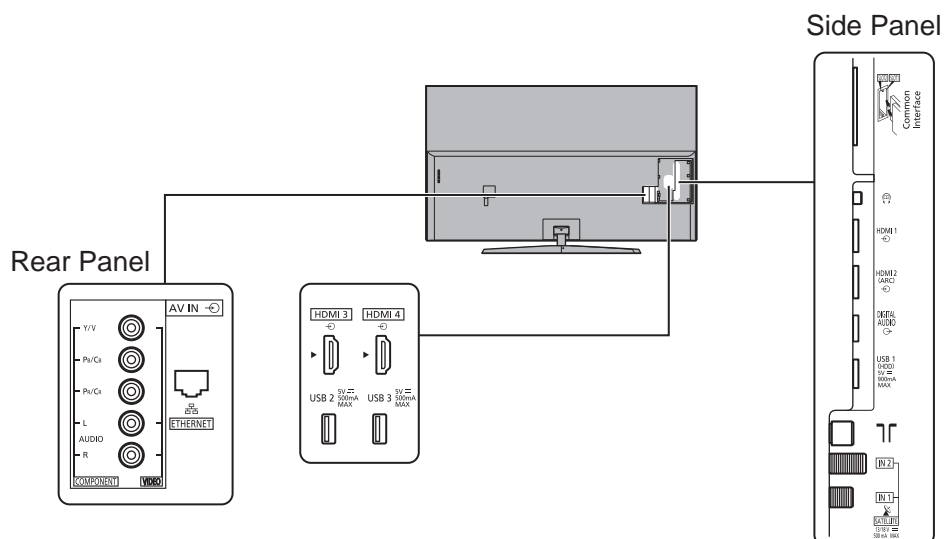

SPECIFICATIONS

Dimensions (W x H x D)	1 680 mm x 1 046 mm x 413 mm (With Pedestal) 1 680 mm x 966 mm x 70 mm (TV only)
Mass	62.5 kg (With Pedestal) 54.0 kg (TV only)

DIMENSIONS

JACKS

Note:
To make sure that the LED TV fits the cabinet properly when a high degree of precision is required, we recommend that you use the LED TV itself to make the necessary cabinet measurements. Panasonic cannot be responsible for inaccuracies in cabinet design or manufacture.