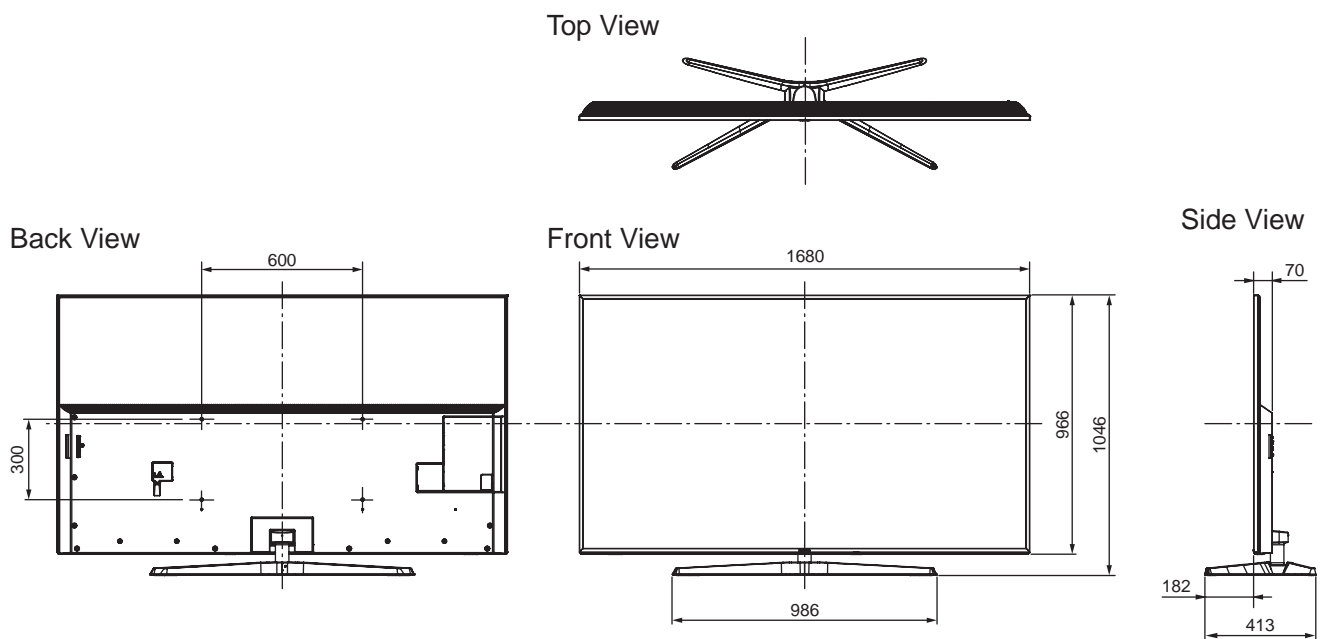

SPECIFICATIONS

Dimensions (W x H x D)	1 680 mm x 1 046 mm x 413 mm (With Pedestal)
	1 680 mm x 966 mm x 70 mm (TV only)
Mass	62.5 kg (With Pedestal) 54.0 kg (TV only)

DIMENSIONS

JACKS

Note:
To make sure that the LED TV fits the cabinet properly when a high degree of precision is required, we recommend that you use the LED TV itself to make the necessary cabinet measurements. Panasonic cannot be responsible for inaccuracies in cabinet design or manufacture.

Specifications are subject to change without notice.
Non-metric weights and measurements are approximate.