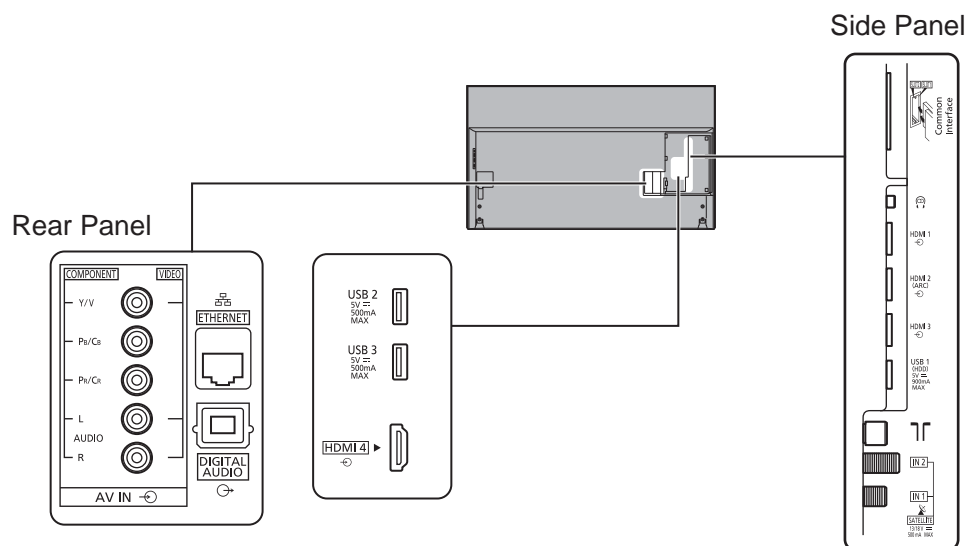

SPECIFICATIONS

Dimensions (W x H x D)	1 680 mm x 1 046 mm x 413 mm (With Pedestal)
	1 680 mm x 966 mm x 70 mm (TV only)
Mass	62.5 kg (With Pedestal) 54.0 kg (TV only)

DIMENSIONS

JACKS

Note:
To make sure that the LED TV fits the cabinet properly when a high degree of precision is required, we recommend that you use the LED TV itself to make the necessary cabinet measurements. Panasonic cannot be responsible for inaccuracies in cabinet design or manufacture.