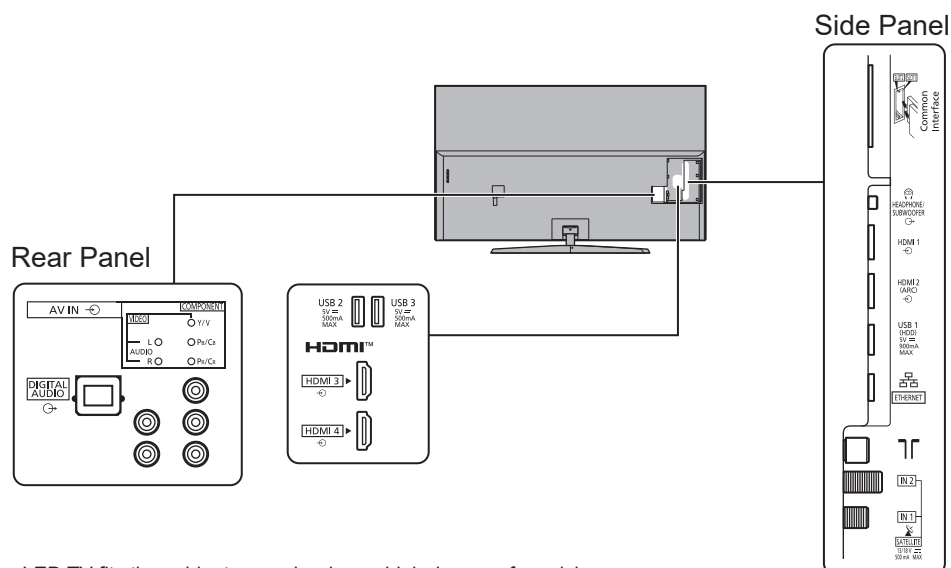

SPECIFICATIONS

Dimensions (W x H x D)	1 680 mm x 1 046 mm x 413 mm (With Pedestal) 1 680 mm x 966 mm x 70 mm (TV only)
Mass	62.5 kg (With Pedestal) 54.0 kg (TV only)

DIMENSIONS

JACKS

Note:
To make sure that the LED TV fits the cabinet properly when a high degree of precision is required, we recommend that you use the LED TV itself to make the necessary cabinet measurements. Panasonic cannot be responsible for inaccuracies in cabinet design or manufacture.