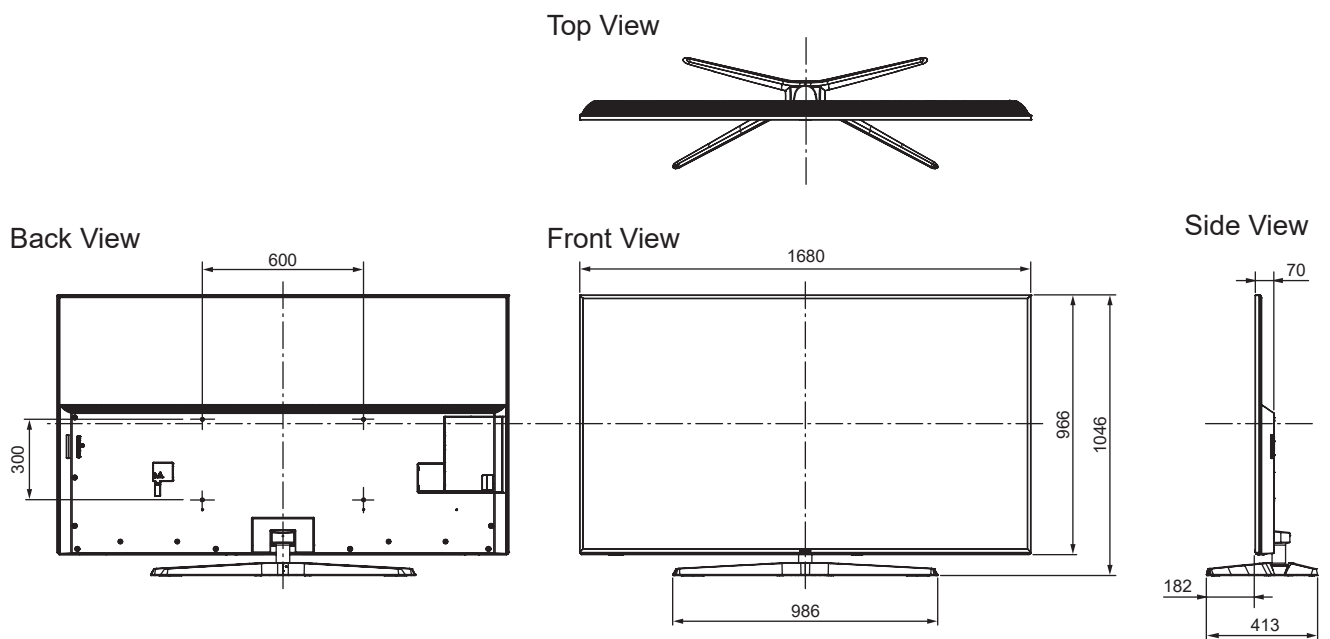

SPECIFICATIONS

Dimensions (W x H x D)	1 680 mm x 1 046 mm x 413 mm (With Pedestal) 1 680 mm x 966 mm x 70 mm (TV only)
Mass	62.5 kg (With Pedestal) 54.0 kg (TV only)

DIMENSIONS

JACKS

Note:
To make sure that the LED TV fits the cabinet properly when a high degree of precision is required, we recommend that you use the LED TV itself to make the necessary cabinet measurements. Panasonic cannot be responsible for inaccuracies in cabinet design or manufacture.

Specifications are subject to change without notice.
Non-metric weights and measurements are approximate.