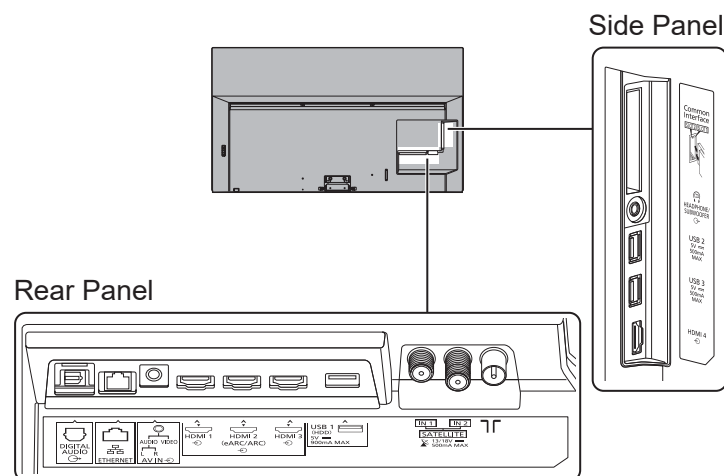

SPECIFICATIONS

Dimensions (W x H x D)	1 449 mm x 896 mm x 350 mm (With Pedestal) 1 449 mm x 837 mm x 58 mm (TV only)
Mass	32.0 kg (With Pedestal) 27.0 kg (TV only)

DIMENSIONS

JACKS

Note:
To make sure that the OLED TV fits the cabinet properly when a high degree of precision is required, we recommend that you use the OLED TV itself to make the necessary cabinet measurements. Panasonic cannot be responsible for inaccuracies in cabinet design or manufacture.