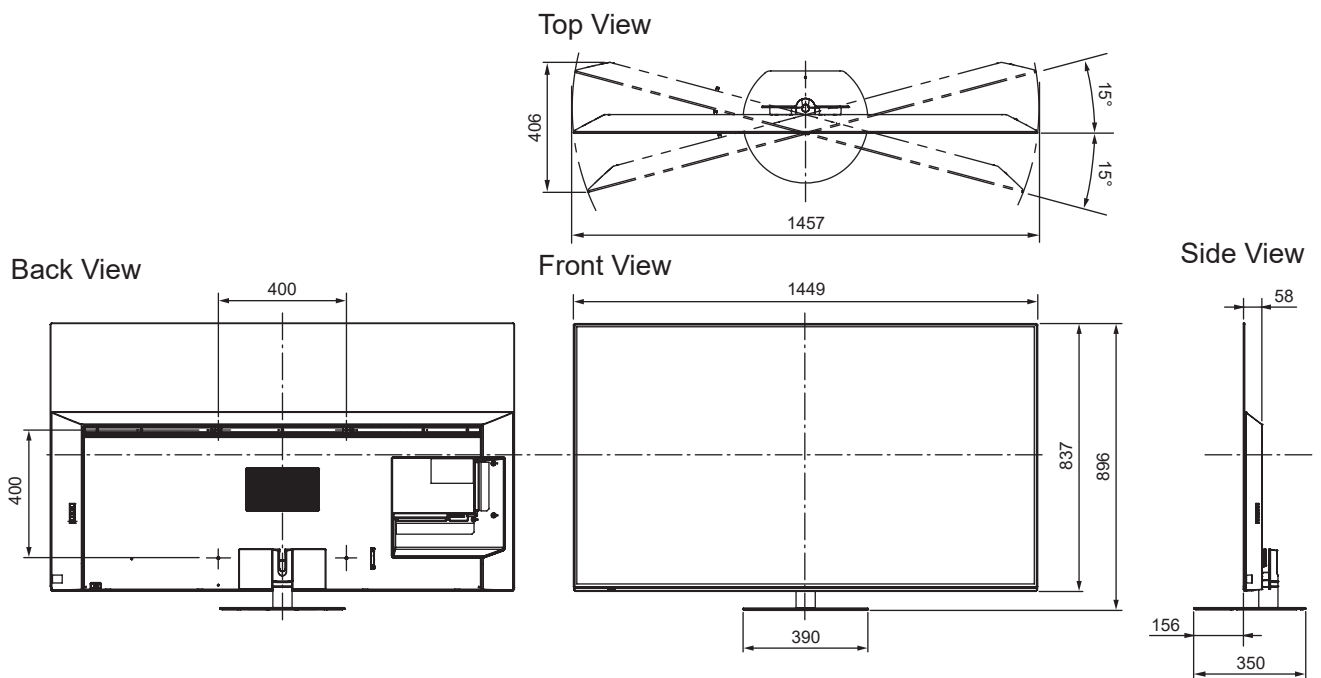

SPECIFICATIONS

Dimensions (W x H x D)	1 449 mm x 896 mm x 350 mm (With Pedestal) 1 449 mm x 837 mm x 58 mm (TV only)
Mass	32.0 kg (With Pedestal) 27.0 kg (TV only)

DIMENSIONS

JACKS

Note:
To make sure that the OLED TV fits the cabinet properly when a high degree of precision is required, we recommend that you use the OLED TV itself to make the necessary cabinet measurements. Panasonic cannot be responsible for inaccuracies in cabinet design or manufacture.

Specifications are subject to change without notice.
Non-metric weights and measurements are approximate.