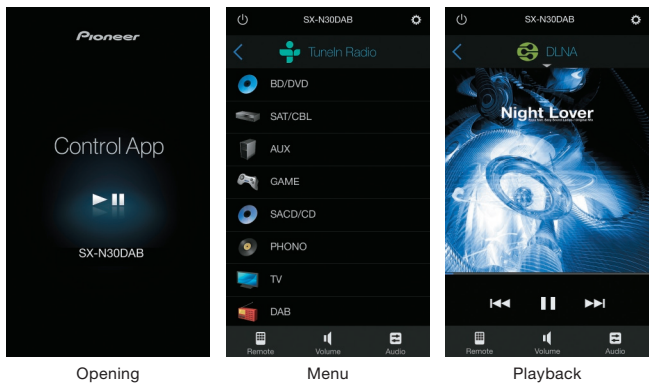

Ready for Dedicated Application “ControlApp”

By downloading the free app to your iPhone/iPod touch or Android device, you can control the volume and other basic functions of the SX-N30DAB-K/-S. The app also allows you to play audio files or select internet radio stations from smartphones and other devices connected by DLNA on your home network.

* The network stereo receiver and the ControlApp installed device need to be on the same home network.

Opening

Menu

Playback

AirPlay Wireless Audio

AirPlay—Enthusiasts have complete access, control and playback of their entire iTunes music library wirelessly through the SX-N30DAB-K/-S. You can quickly and easily enjoy all your music with song information and album art simultaneously displayed on a connected monitor/TV.