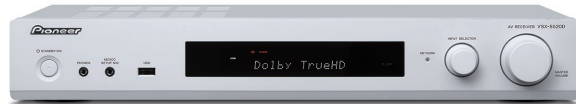

VSX-S520D(B)

VSX-S520D(S)

VSX-S520D(W)

Bringing quality sound and the latest features in a slim and stylish design, thanks to the highly-efficient Class D amplifier. Enjoy spectacular images with Ultra HD (4K/60p/4:4:4) upscaling/pass-through, play Hi-Res Audio via USB/network, listen to internet radio and various streaming services, or stream music with Chromecast built-in. Combine with Pioneer's BDP-X300 Blu-ray Disc player and create a full-scale home cinema with a compact setup.

AMPLIFICATION

- › Channels: 6
- › Amplification Type: Class D
- › 80 W/ch (4 ohms, 1 kHz, THD 1.0 %, 1ch Driven)

AUDIO FEATURES

- › Dolby® TrueHD/Dolby Digital Plus/Dolby Pro Logic II
- › DTS-HD Master Audio/DTS-HD High Resolution Audio/DTS 96/24/DTS-HD Express/DTS Neo:6 5.1
- › DSD Playback via Network/USB (5.6 MHz/2ch 2.8 MHz/2ch)
- › DSD Disc (SACD) Playback via HDMI (2.8 MHz/5.1ch, 2ch)
- › Digital Core Engine with Cirrus Logic (Quad Core) x1
- › HDMI Audio Return Channel (ARC)
- › MCACC Auto Room Tuning
 - Phase Control
 - Subwoofer EQ (4 Band)
- › Advanced Sound Retriever (2ch)
- › Advanced Surround Modes
 - Classical, Unplugged, Entertainment Show, Drama, Advanced Game, Action, Rock/Pop, Sports, Extended Stereo, Extended Mono, Front Stage Surround, Auto Surround

SPECIFICATIONS

- › Power Requirements: AC 100-240 V, 50/60 Hz
- › Power Consumption/Standby: 60 W/0.38 W
- › Dimensions (W x H x D): 435 x 70 x 325 mm
- › Weight: 4.0 kg

VSX-S520D(B)/MUP

Ultra HD (4K/60p/4:4:4/24-bit) Upscaling/Pass-Through with HDCP 2.2