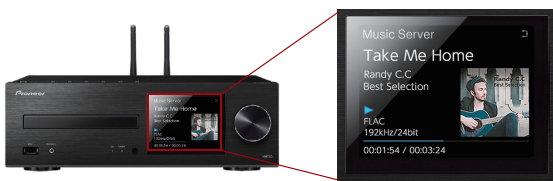

3.5" LCD Display

The X-HM76D features a 3.5" LCD display with a user-friendly GUI. You can see the format, sampling rate, bit rate, elapsed time, and album artwork for the playing song. It also becomes an operational display for setting and controlling functions, without having to use a PC or mobile device.

* Album artwork may not be available depending on file type

LCD Display with Song Information