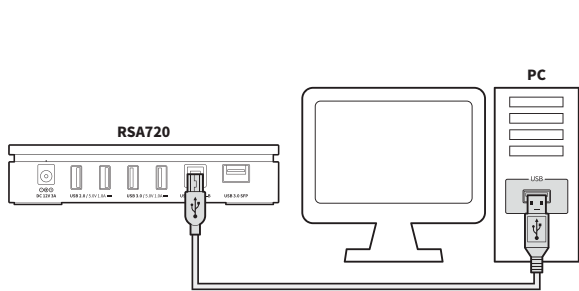

The RSA720 supports two ports for USB 3.0 and two ports for USB 2.0, respectively, and you can plug-n-play external device into the ports without installing a separate driver.

Guaranteed Stable Data Transmission Speed

The RSA720 is very useful when you want to support reliable, high-speed USB connections in situations where long-distance data transmission is required.

Long-Distance Transmission Available

The RSA720 supports long-distance transmission using optical cables while maintaining a transmission speed of USB 3.0. Depending on the module used, the transmission distance can be stably extended to hundreds of meters, enabling flexible use.

SPECIFICATIONS

DESIGN	Size	152(W) x 153.5(D) x 33.5(H)mm
	Weight	1.2kg
REAR	USB Input	USB 3.0 Type-B
	SFP Input	10G SFP
	USB Output	USB 3.0 2ports and USB 2.0 2ports
	LED	Power LED (Amber)

SIDE	Reset	Tact Switch
	SFP Mode or USB Type-B Mode	Slide Switch Control
POWER	DC 12V 3A (Adapter)	
ACCESSORY	SFP Module x 2, SFP LC Cable 1m, USB 3.0 Type-B Cable 1m, Adaptor, AC Power Cord, Manual	