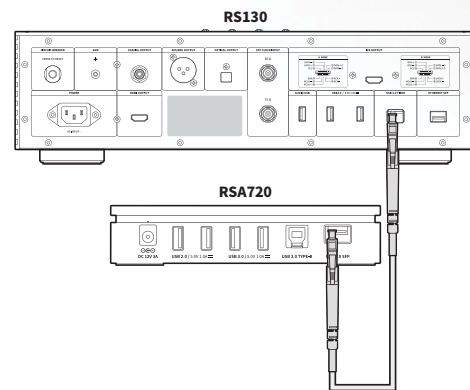

How to Connect Using a USB 3.0 Type-B Cable

Set the dip switch on the side to Type-B Mode and use the included USB 3.0 type-B cable to connect, as shown in the figure above.
* When connected to a device that does not support the SFP optical transceiver.