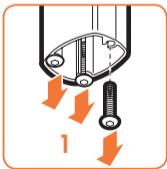

expanding experiences

SOUND 5313

Fits HEOS 1 and HEOS 3 (Max. weight load = 3 kg)

Scan the QR-code to find the
installation movie on YouTube:

More information on: www.vogels.com

HEOS 1

HEOS 1

HEOS 3