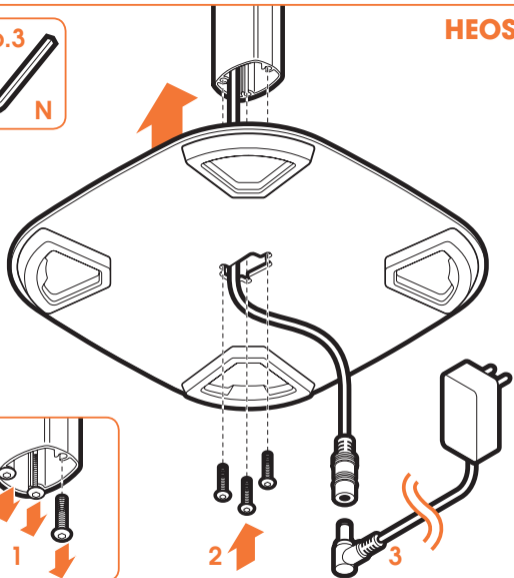

expanding experiences

SOUND 5313

Fits HEOS 1 and HEOS 3 (Max. weight load = 3 kg)

Scan the QR-code to find the
installation movie on YouTube:

More information on: www.vogels.com

HEOS 1

HEOS 1

HEOS 3